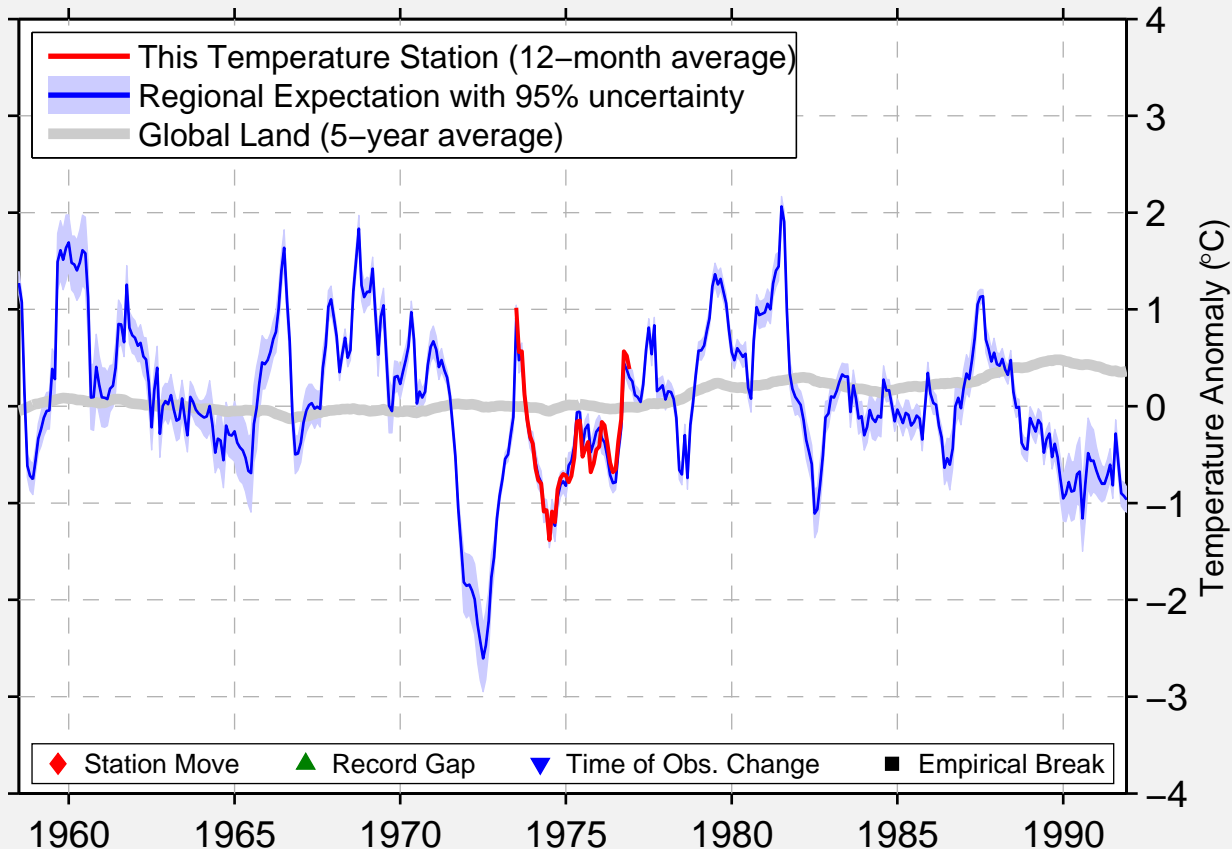

LAKE EON

51.850 N, 63.283 W (Canada)

Data Quality Controlled and Aligned at Breakpoints

Berkeley Earth