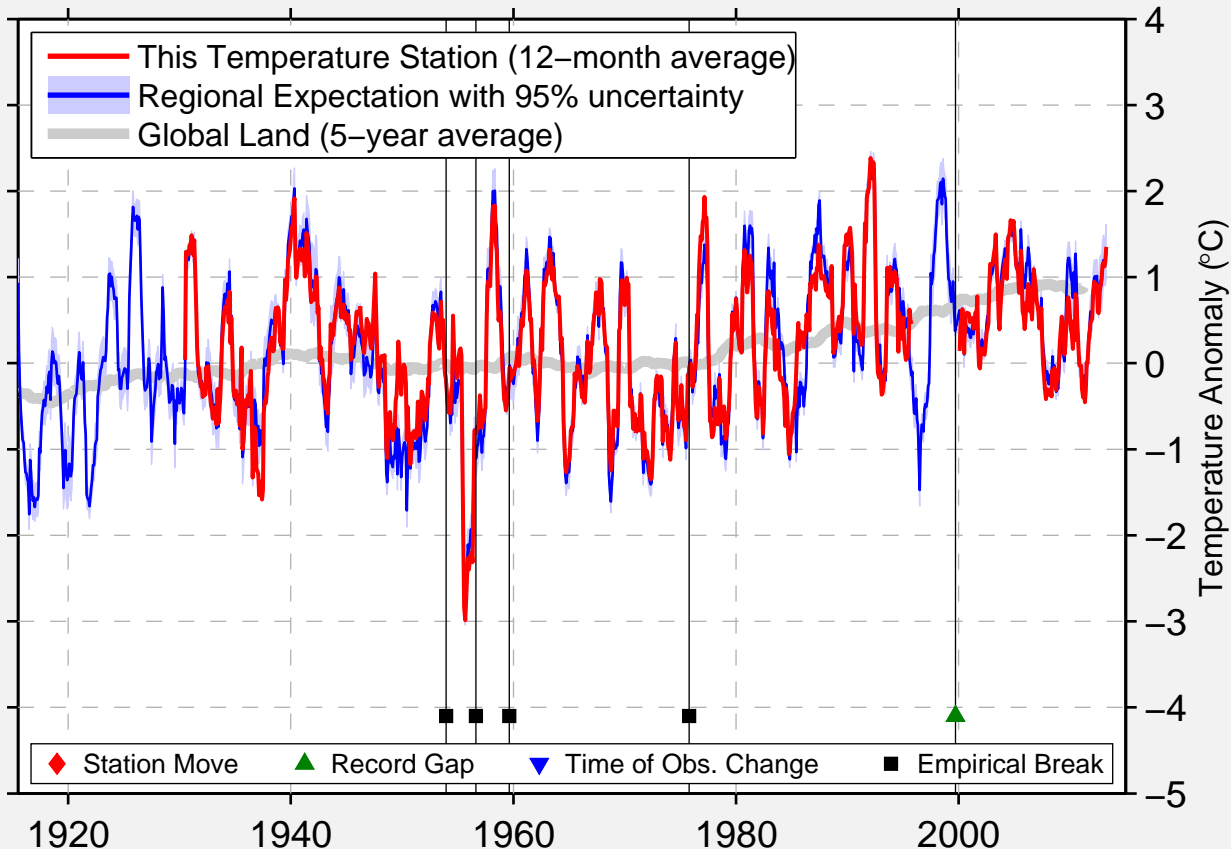

TATLAYOKO LAKE RCS, BC

51.671 N, 124.401 W (Canada)

Data Quality Controlled and Aligned at Breakpoints

Berkeley Earth