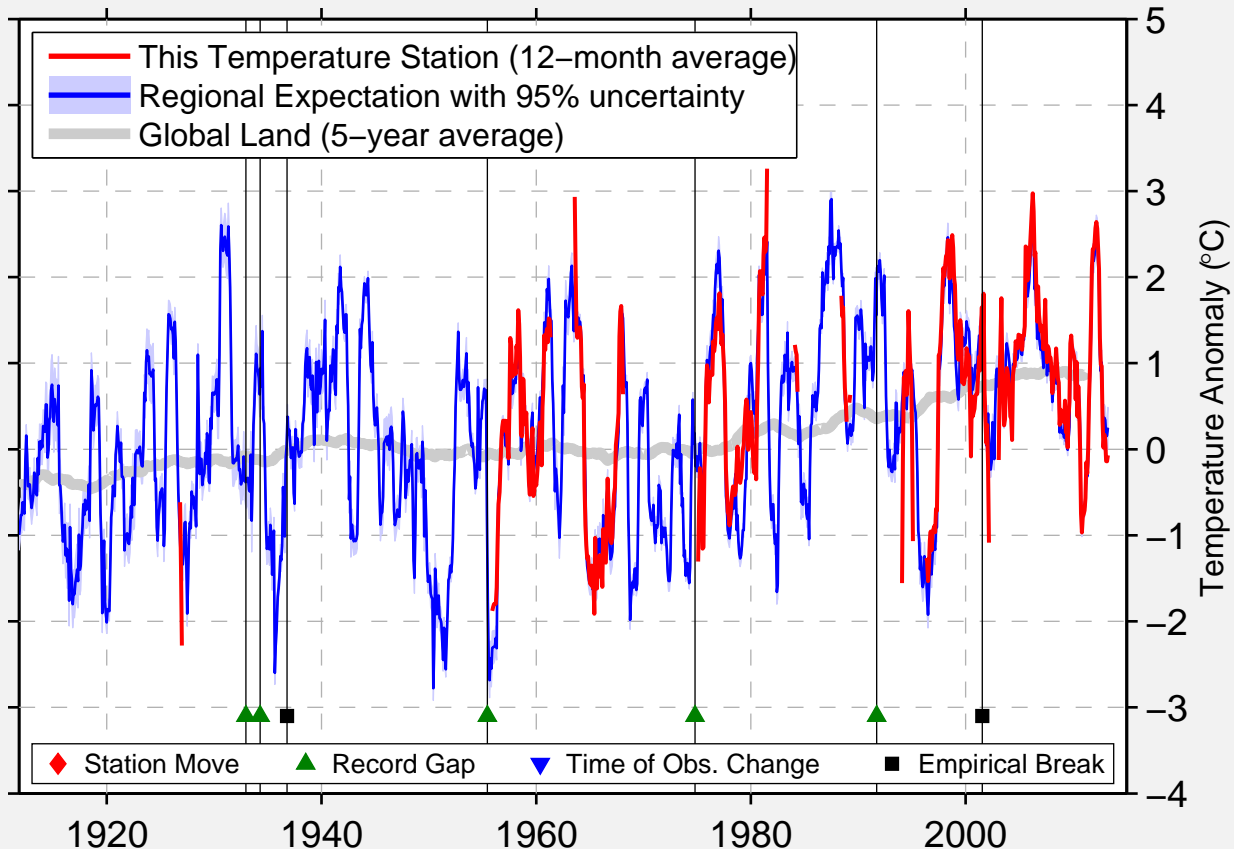

DRUMHELLER EAST, ALTA

51.454 N, 112.696 W (Canada)

Data Quality Controlled and Aligned at Breakpoints

Berkeley Earth