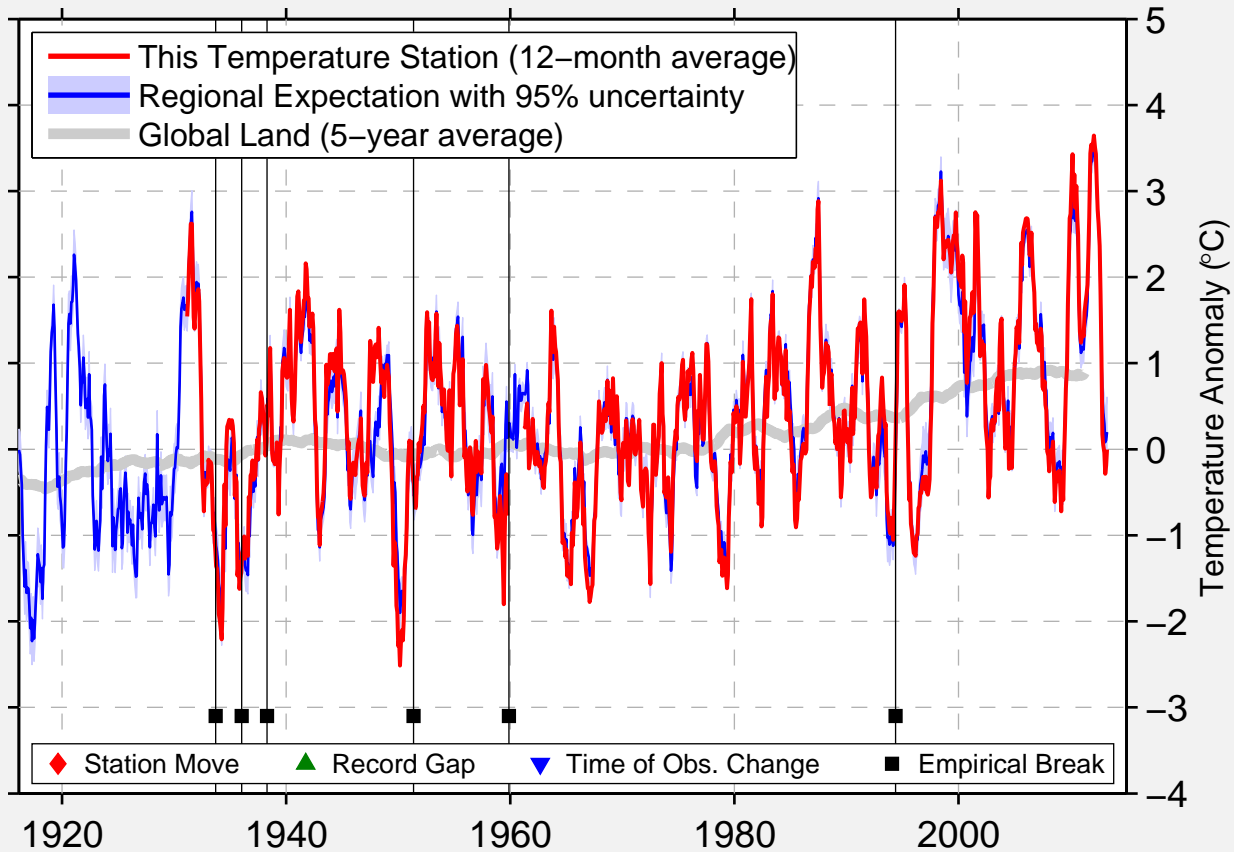

PICKLE LAKE (AUT), ONT

51.450 N, 90.209 W (Canada)

Data Quality Controlled and Aligned at Breakpoints

Berkeley Earth