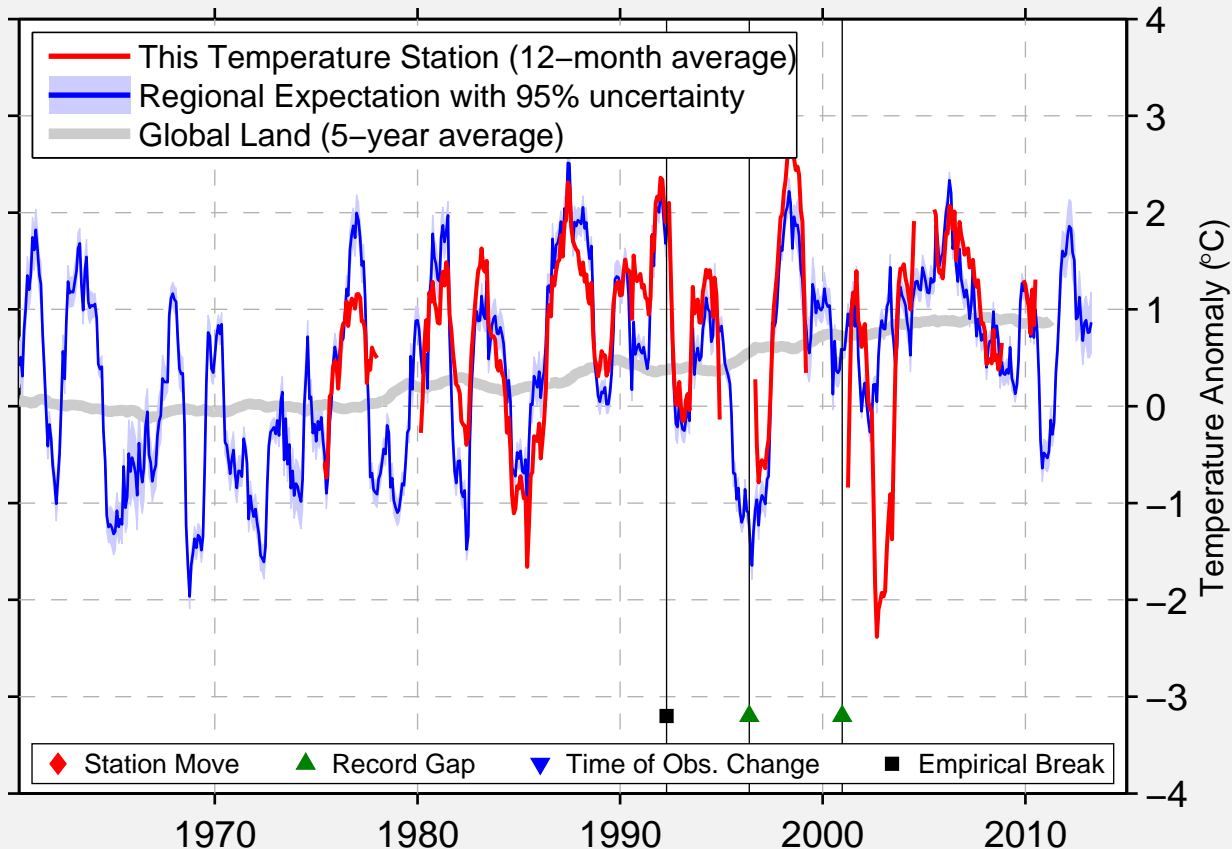

# YOHO PARK, BC

51.447 N, 116.339 W (Canada)

Data Quality Controlled and Aligned at Breakpoints

Berkeley Earth