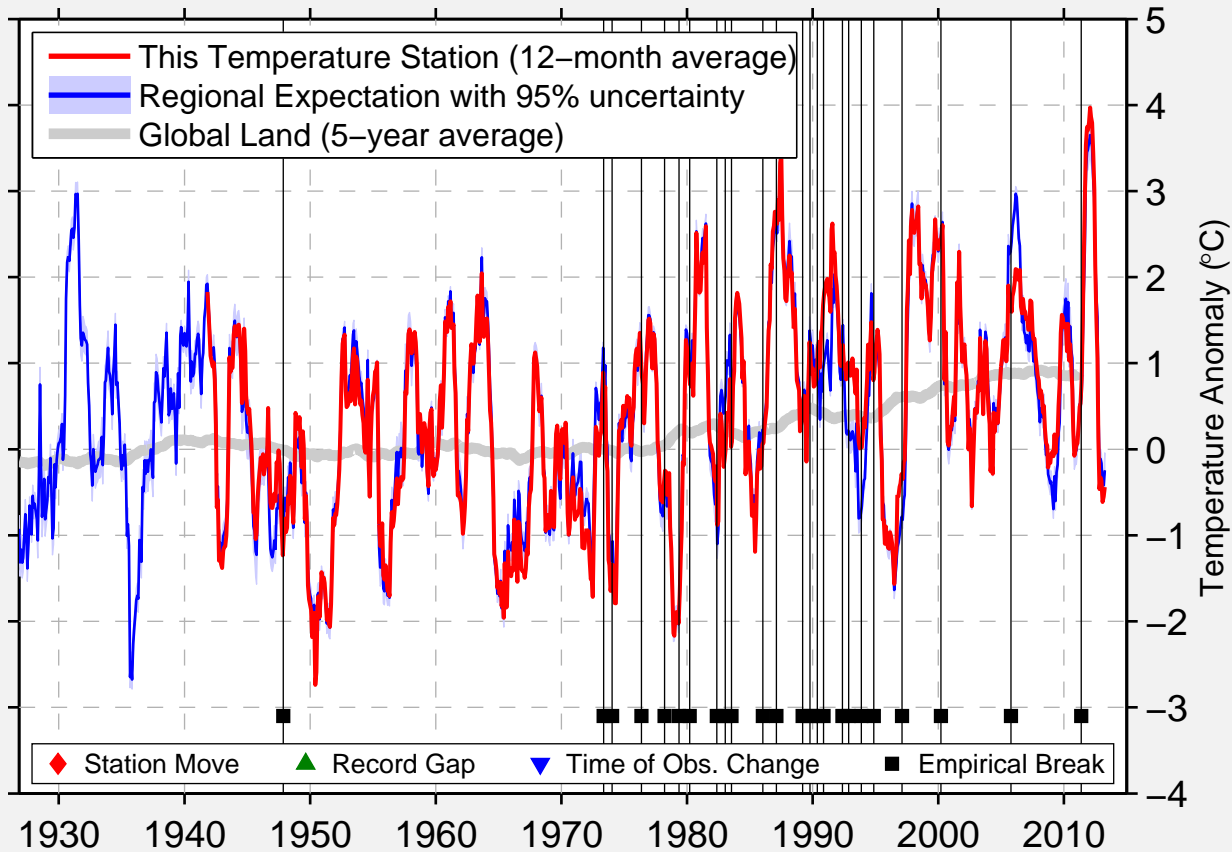

# YORKTON AIRPORT

51.266 N, 102.465 W (Canada)

Data Quality Controlled and Aligned at Breakpoints

Berkeley Earth