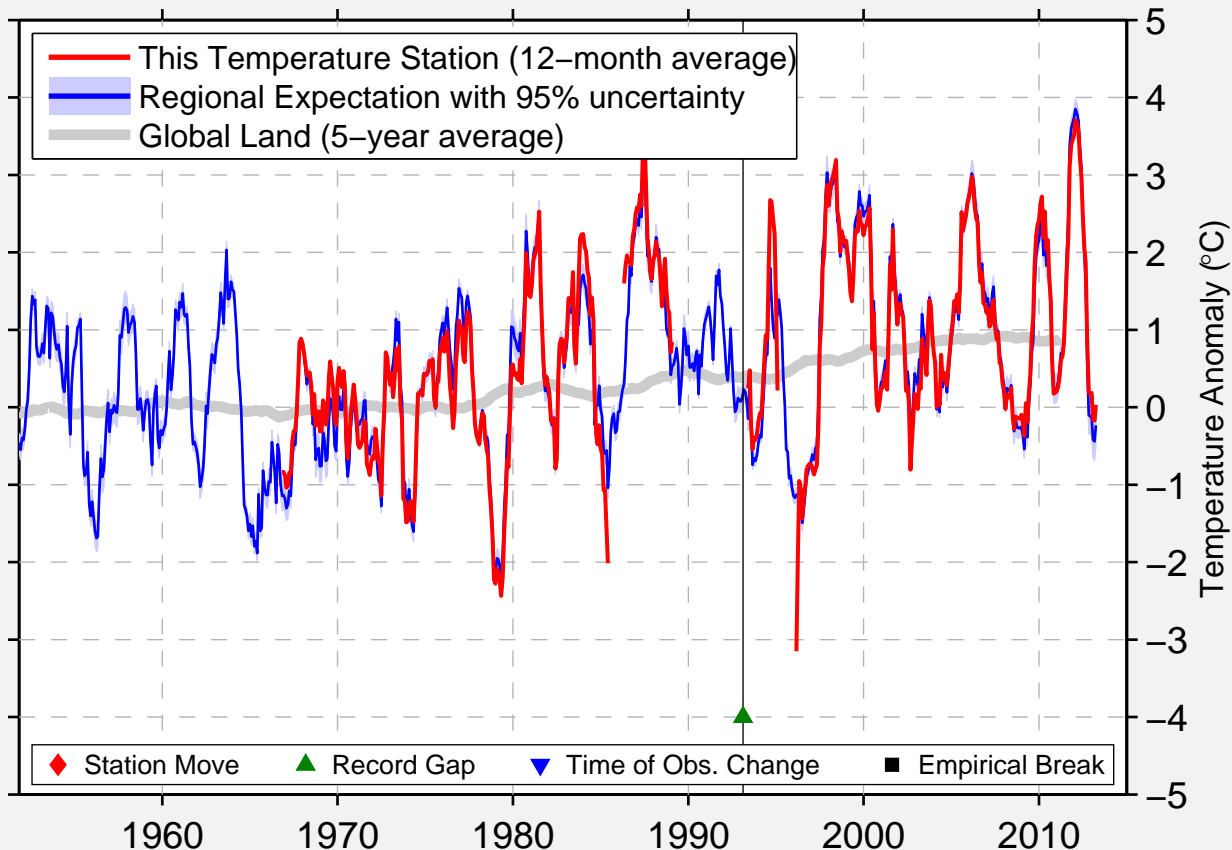

WASAGAMING, MAN

50.652 N, 99.937 W (Canada)

Data Quality Controlled and Aligned at Breakpoints

Berkeley Earth