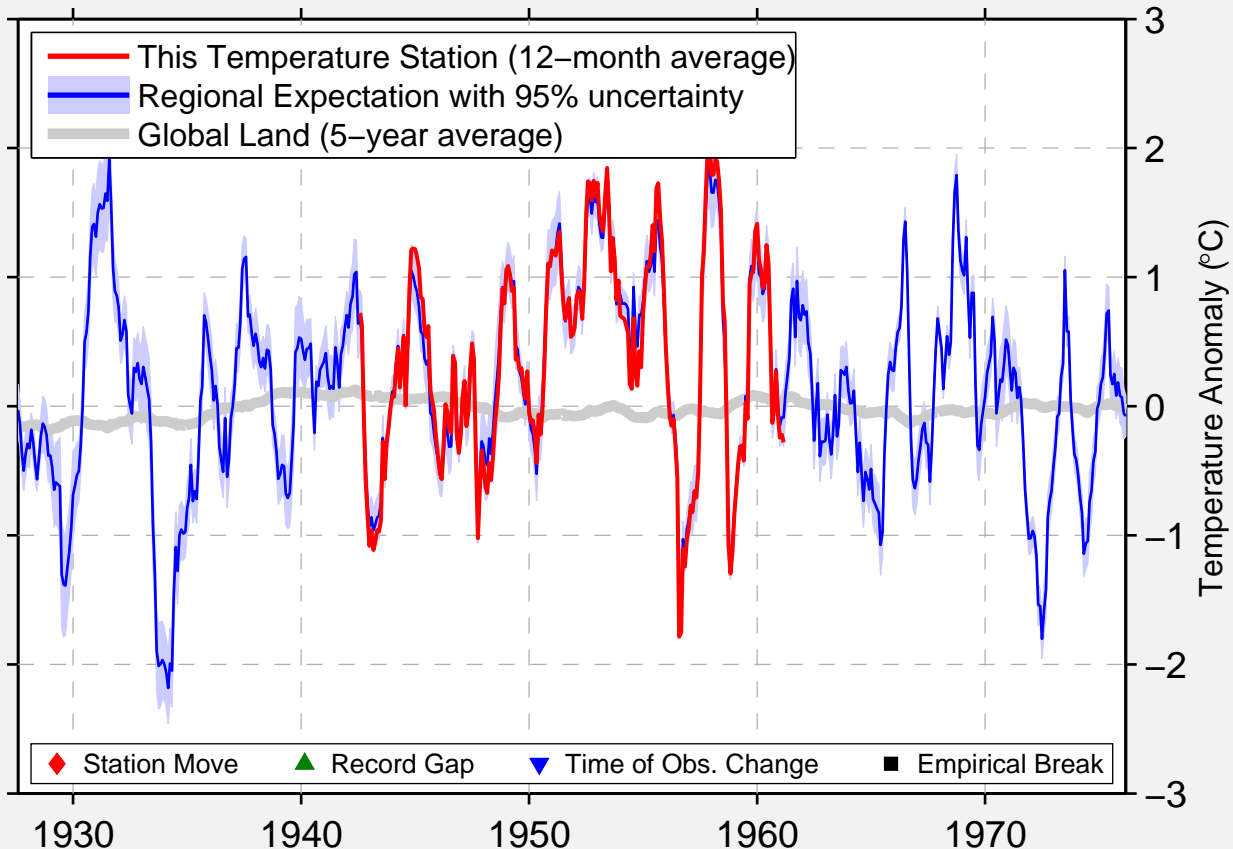

MANUAN LAKE, QU

50.630 N, 70.530 W (Canada)

Data Quality Controlled and Aligned at Breakpoints

Berkeley Earth