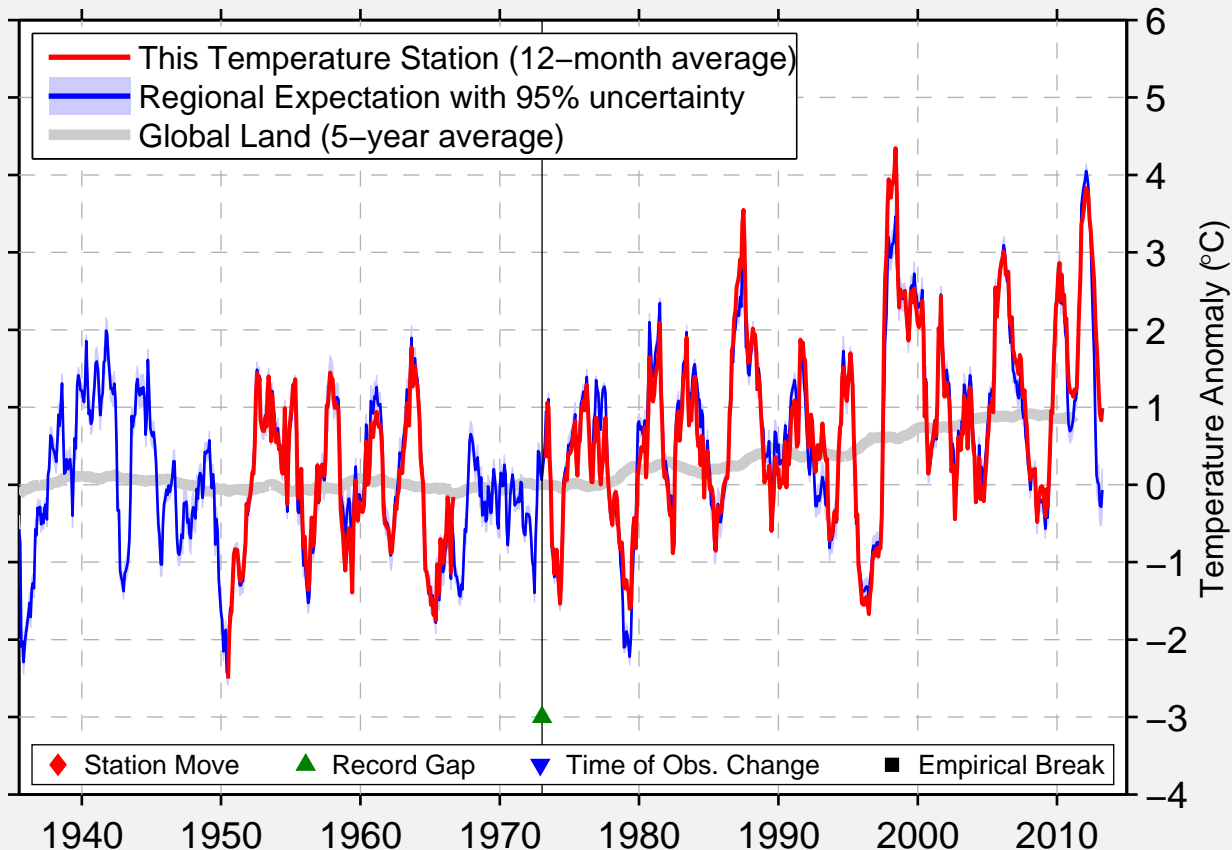

GIMLI INDUSTRIAL, MAN.

50.625 N, 97.016 W (Canada)

Data Quality Controlled and Aligned at Breakpoints

Berkeley Earth