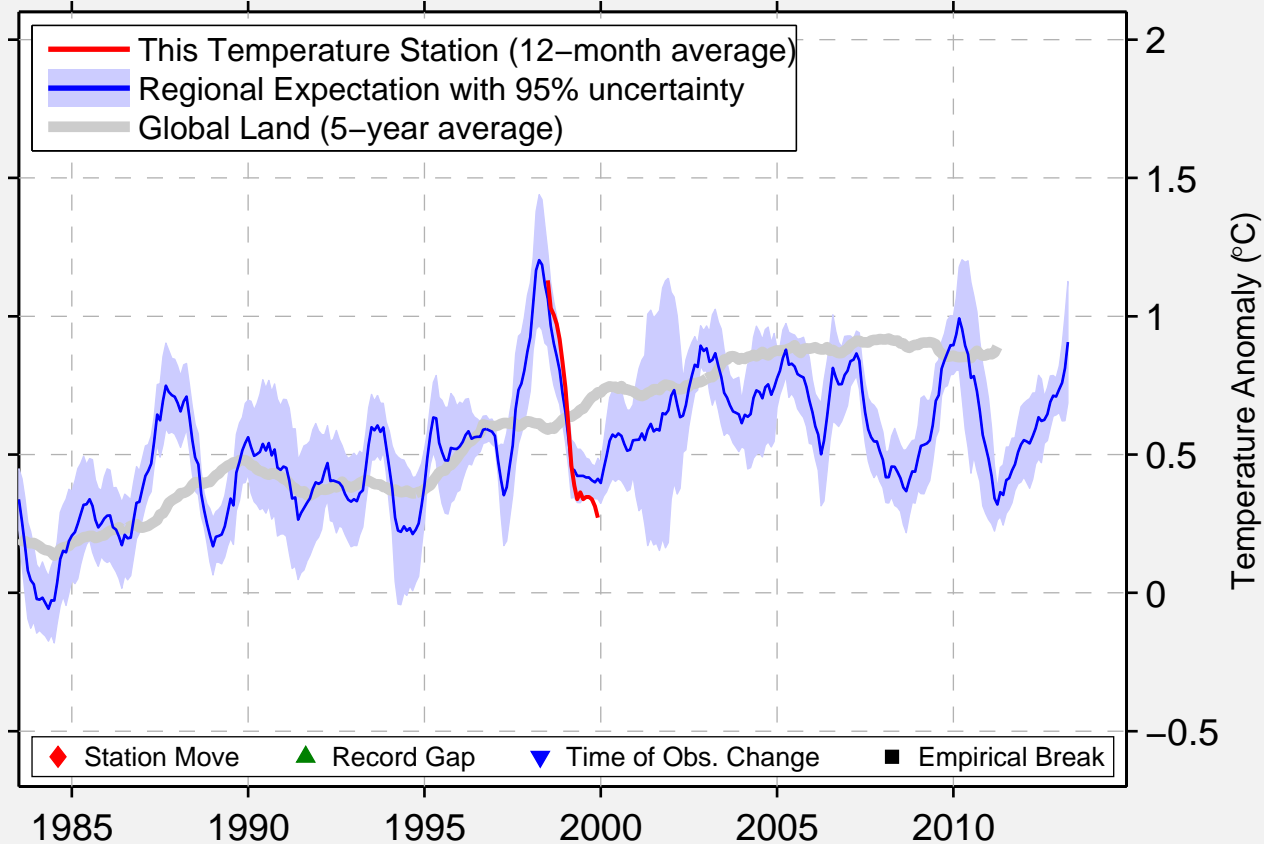

SEMPOR

7.483 S, 109.317 E (Indonesia)

Data Quality Controlled and Aligned at Breakpoints

Berkeley Earth