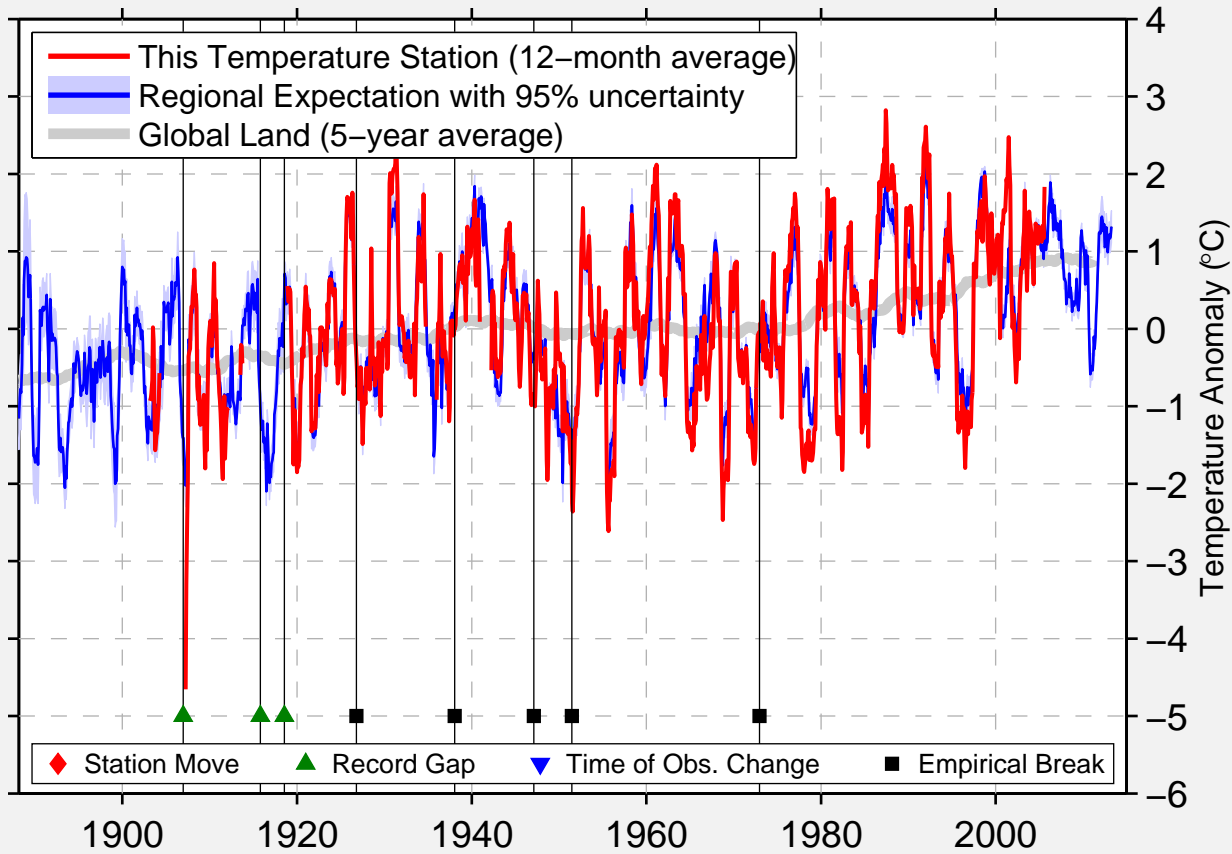

HIGH RIVER, AL

50.475 N, 114.170 W (Canada)

Data Quality Controlled and Aligned at Breakpoints

Berkeley Earth