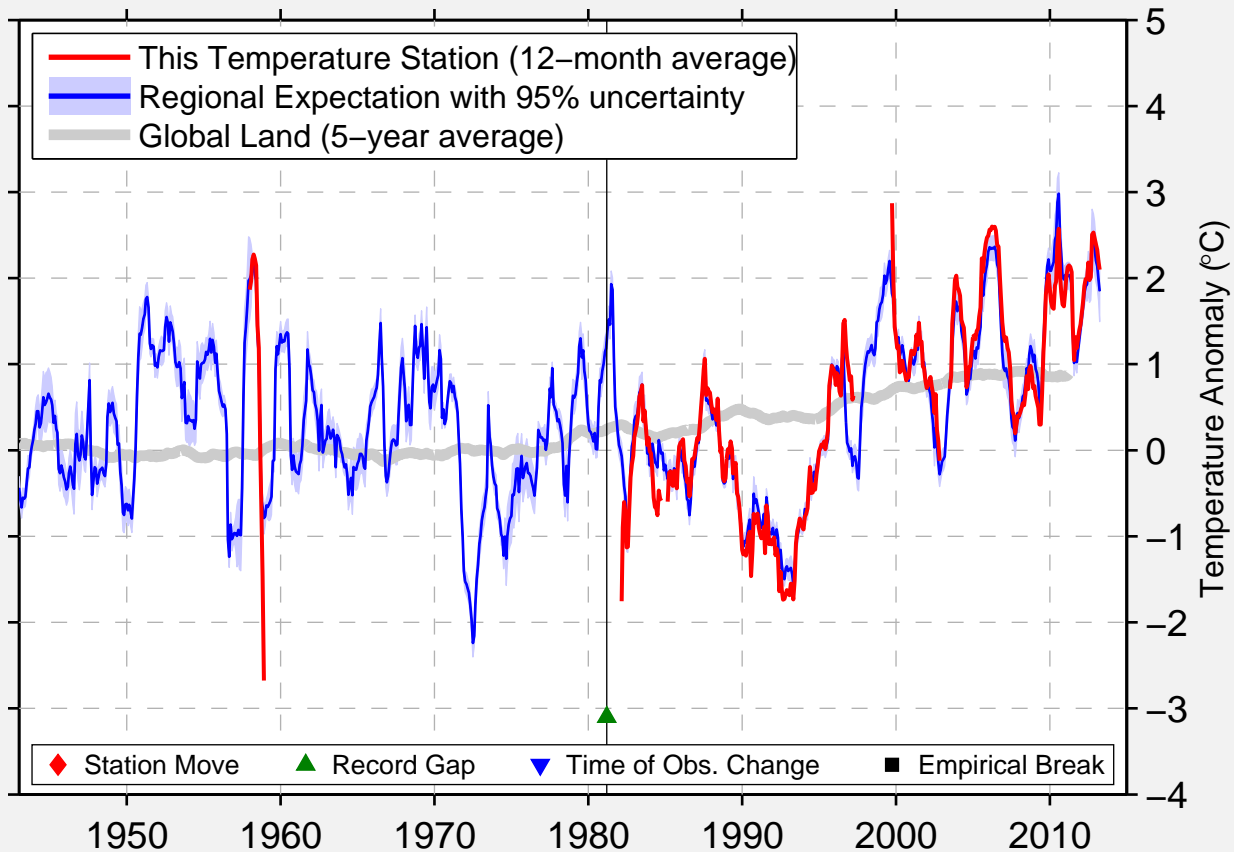

# CHEVERY, QUE

50.466 N, 59.636 W (Canada)

Data Quality Controlled and Aligned at Breakpoints

Berkeley Earth