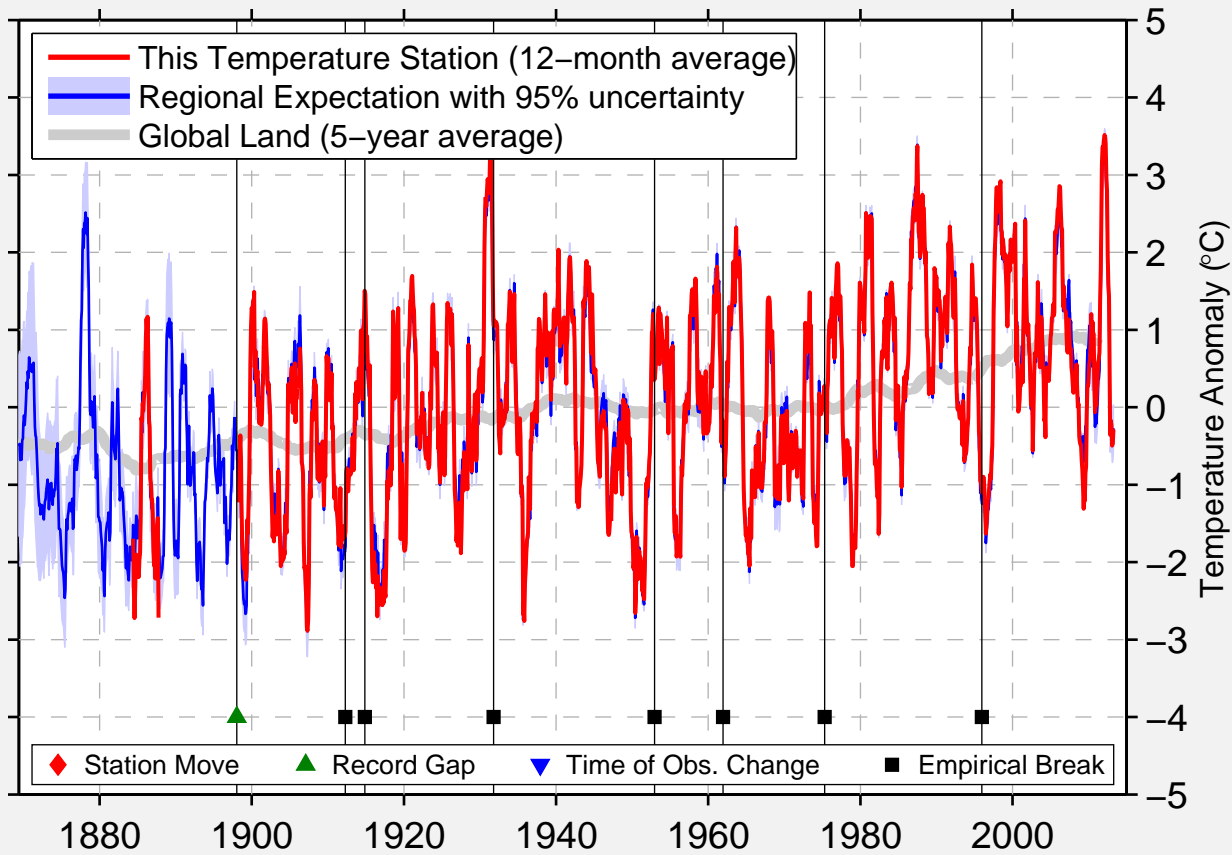

REGINA INT'L A, SASK

50.433 N, 104.667 W (Canada)

Data Quality Controlled and Aligned at Breakpoints

Berkeley Earth