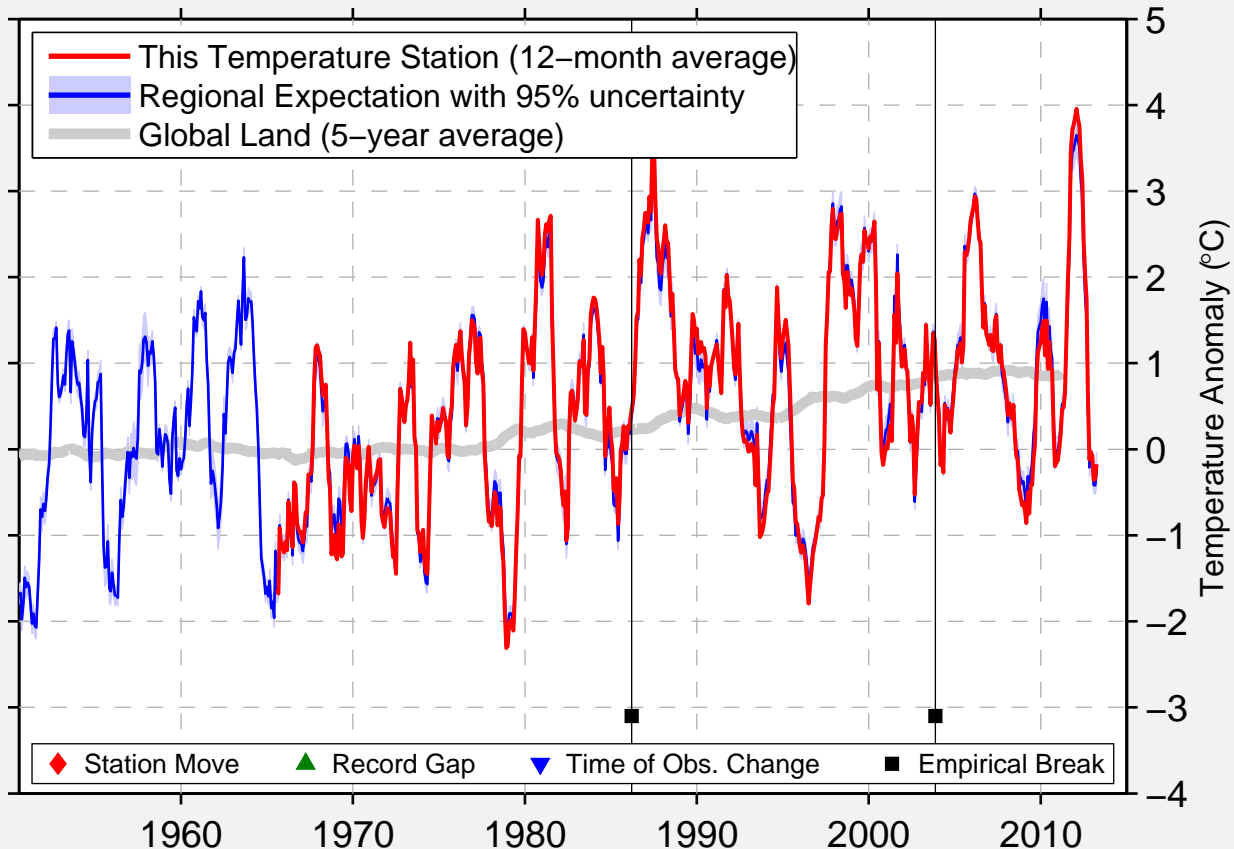

BROADVIEW, SASK

50.376 N, 102.627 W (Canada)

Data Quality Controlled and Aligned at Breakpoints

Berkeley Earth