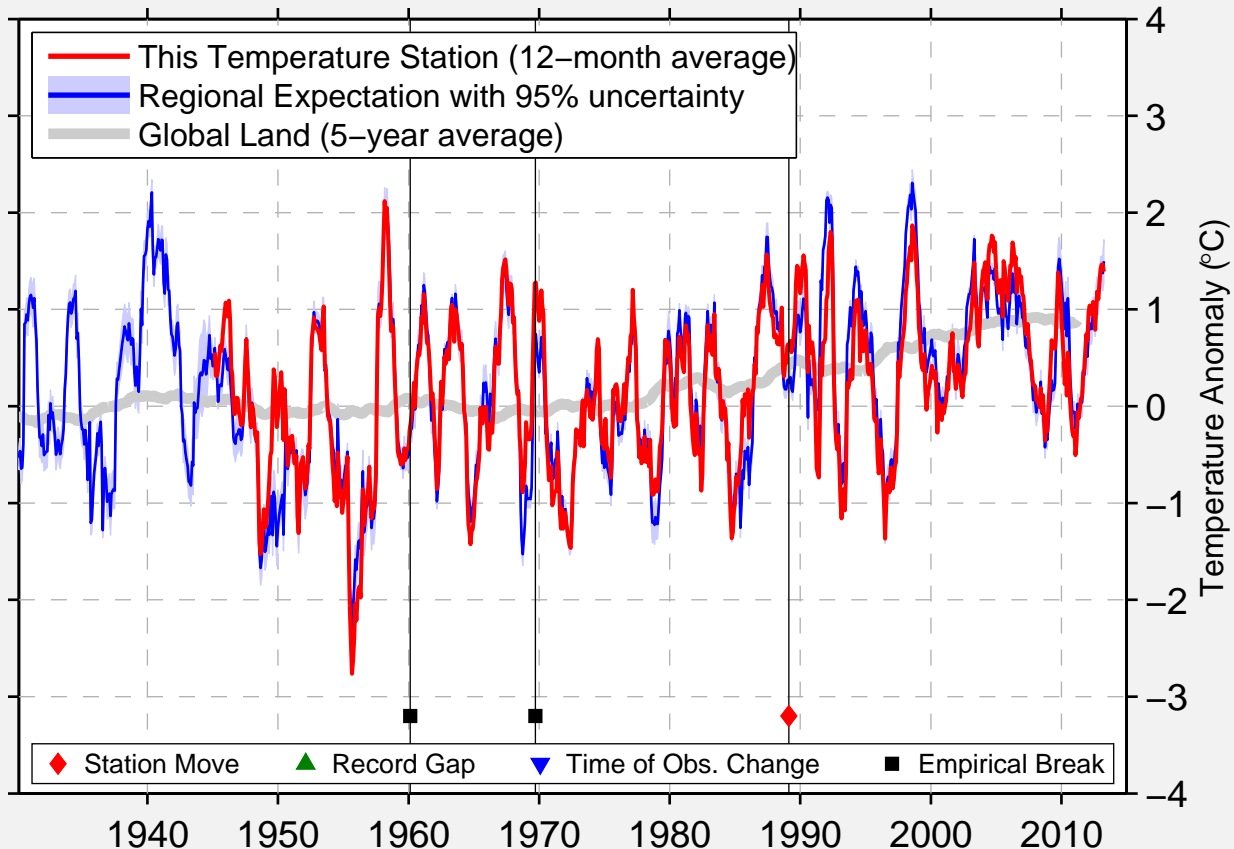

# LYTTON, B.C.

50.230 N, 121.580 W (Canada)

Data Quality Controlled and Aligned at Breakpoints

Berkeley Earth