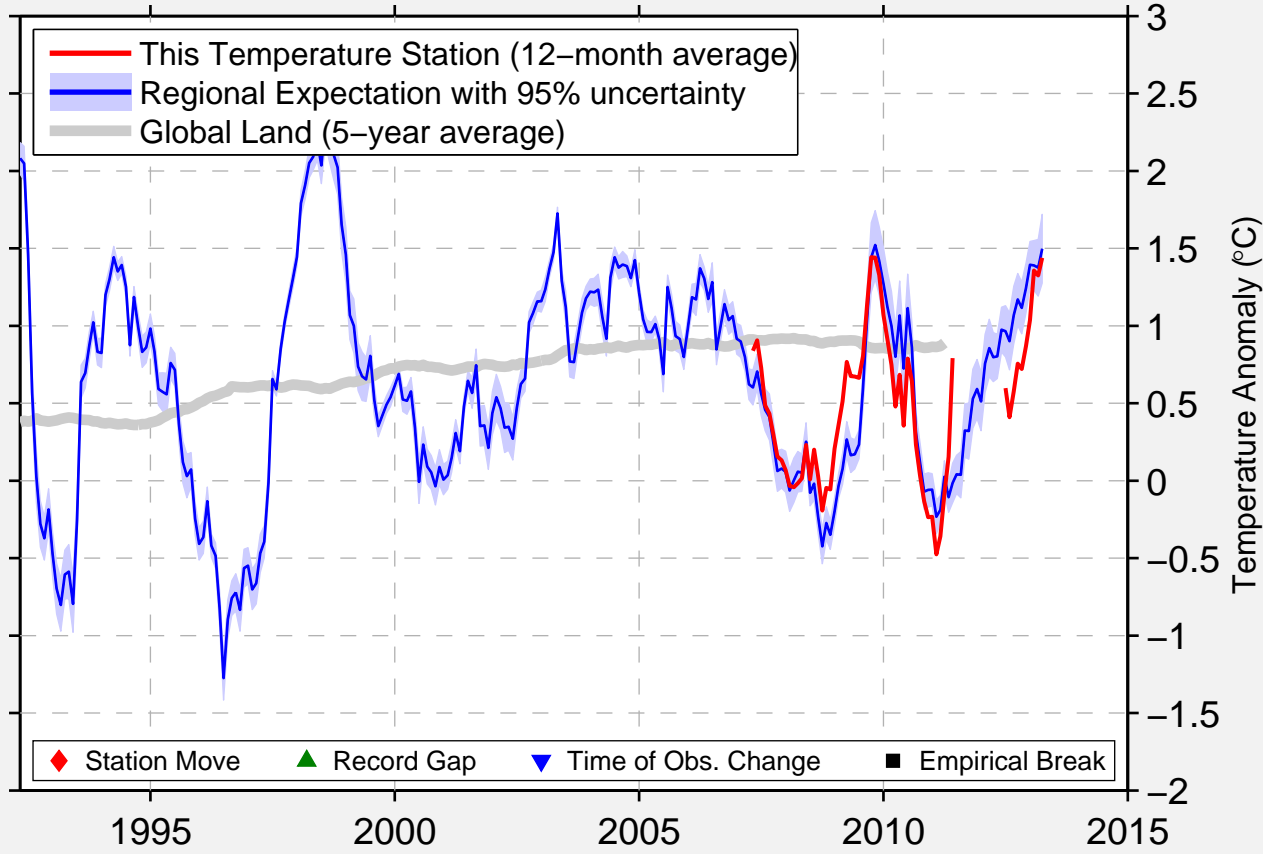

LYTTON RCS, BC

50.221 N, 121.583 W (Canada)

Data Quality Controlled and Aligned at Breakpoints

Berkeley Earth