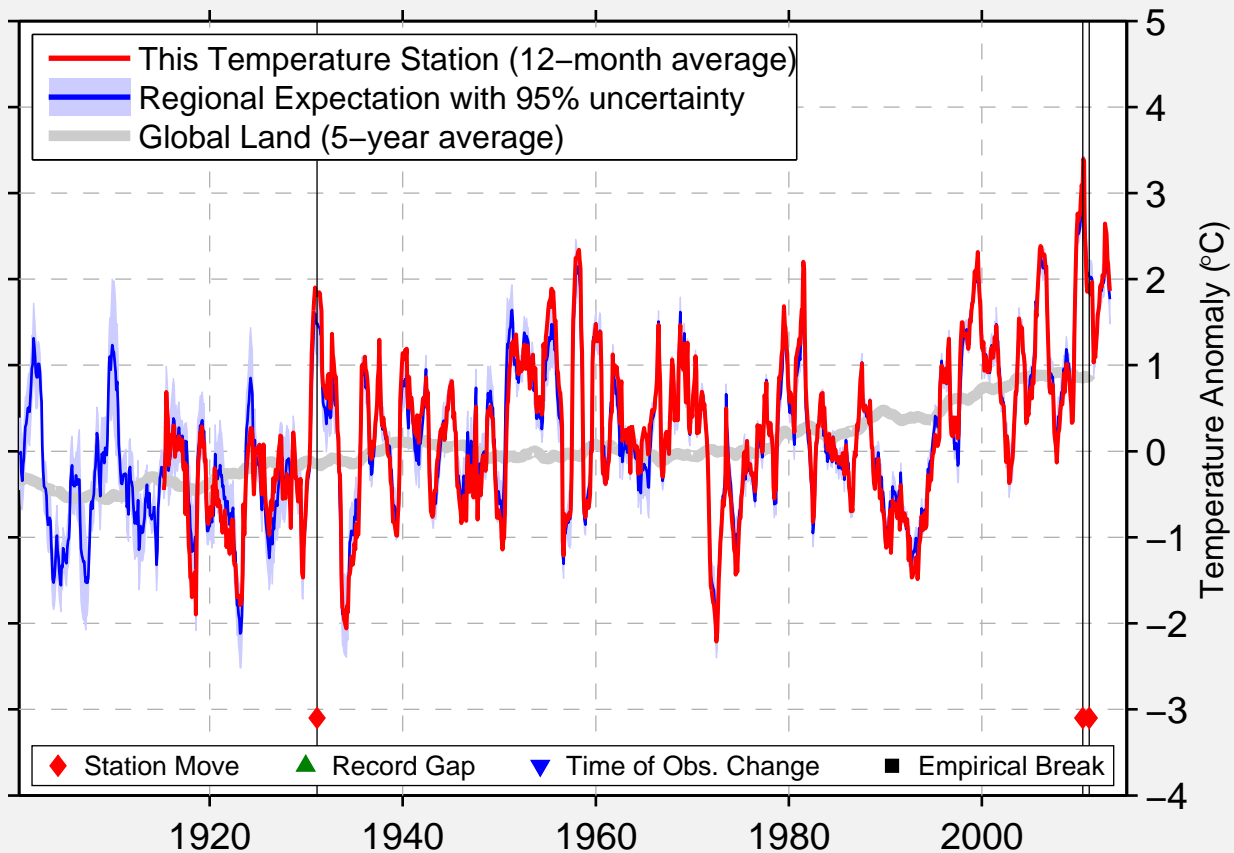

# NATASHQUAN AIRPORT

50.183 N, 61.807 W (Canada)

Data Quality Controlled and Aligned at Breakpoints

Berkeley Earth