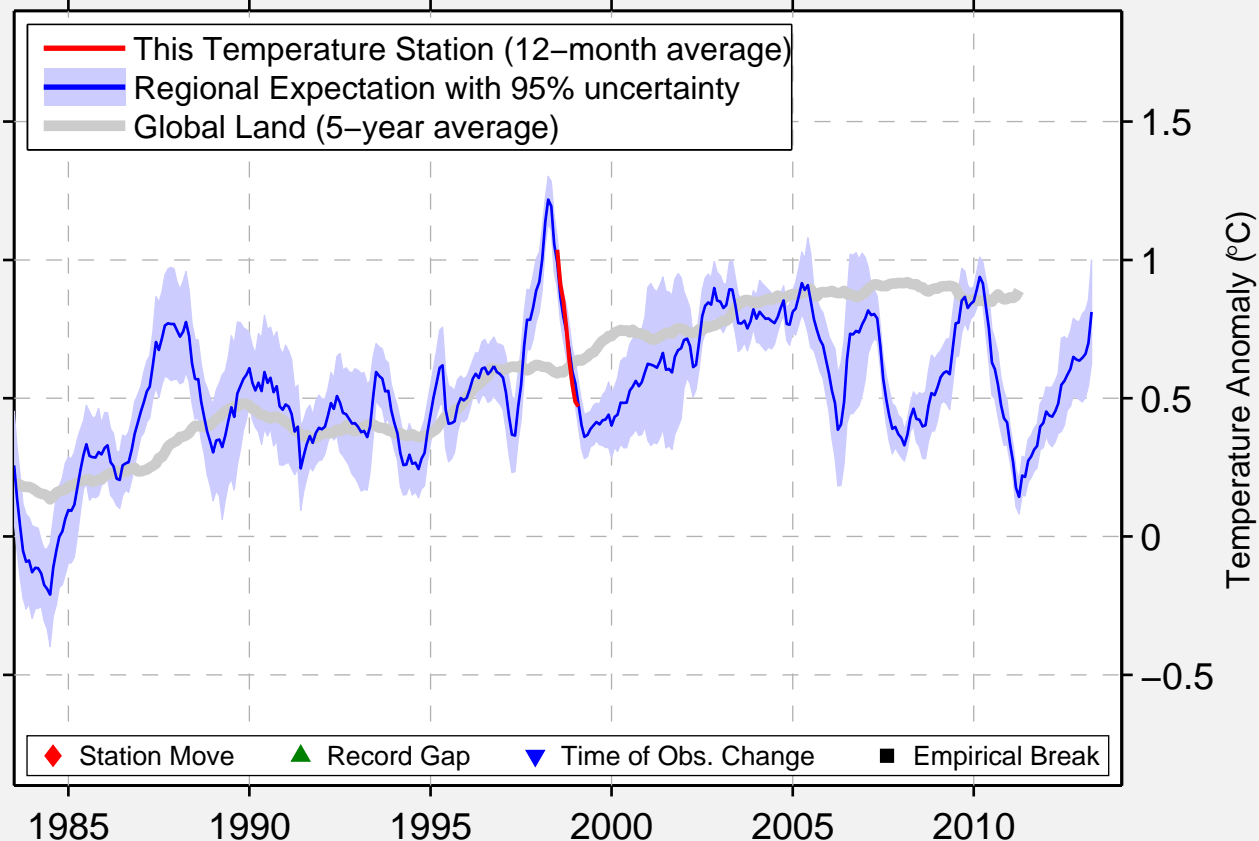

MOJOSARI

7.500 S, 112.500 E (Indonesia)

Data Quality Controlled and Aligned at Breakpoints

Berkeley Earth