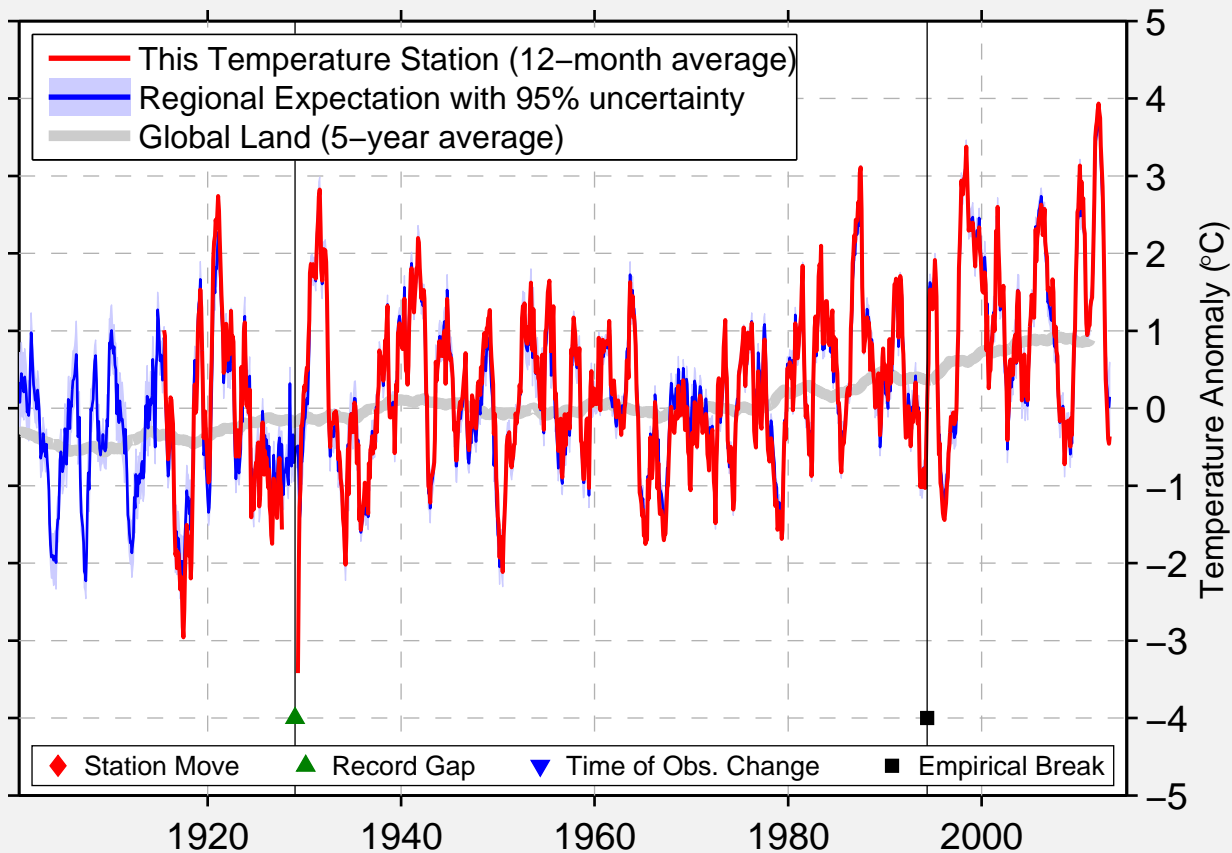

SIoux LOOKOUT A ONT

50.117 N, 91.900 W (Canada)

Data Quality Controlled and Aligned at Breakpoints

Berkeley Earth