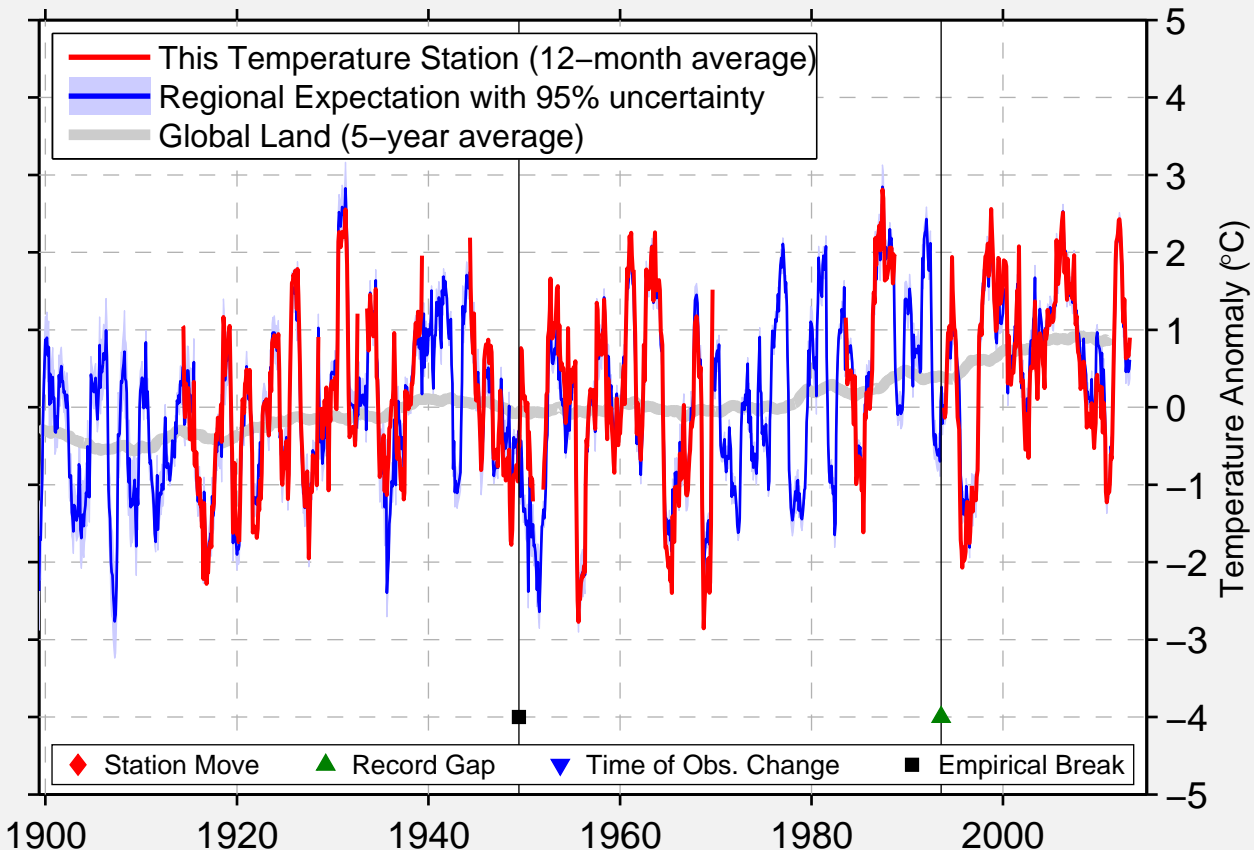

# VAUXHALL CDA CS, ALTA

50.062 N, 112.114 W (Canada)

Data Quality Controlled and Aligned at Breakpoints

Berkeley Earth