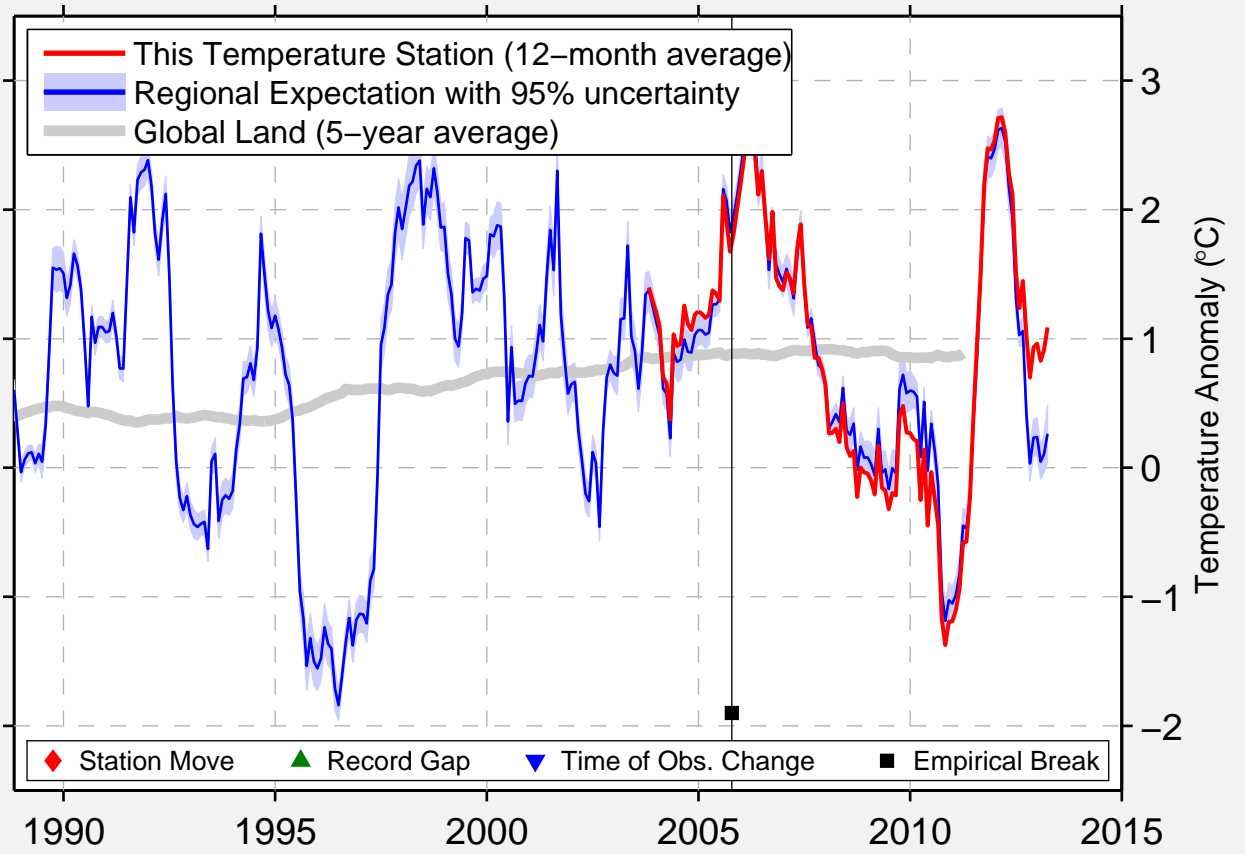

# MEDICINE HAT RCS /ALTA

50.029 N, 110.717 W (Canada)

◆ Station Move    ▲ Record Gap    ▼ Time of Obs. Change    ■ Empirical Break

Data Quality Controlled and Aligned at Breakpoints

Berkeley Earth