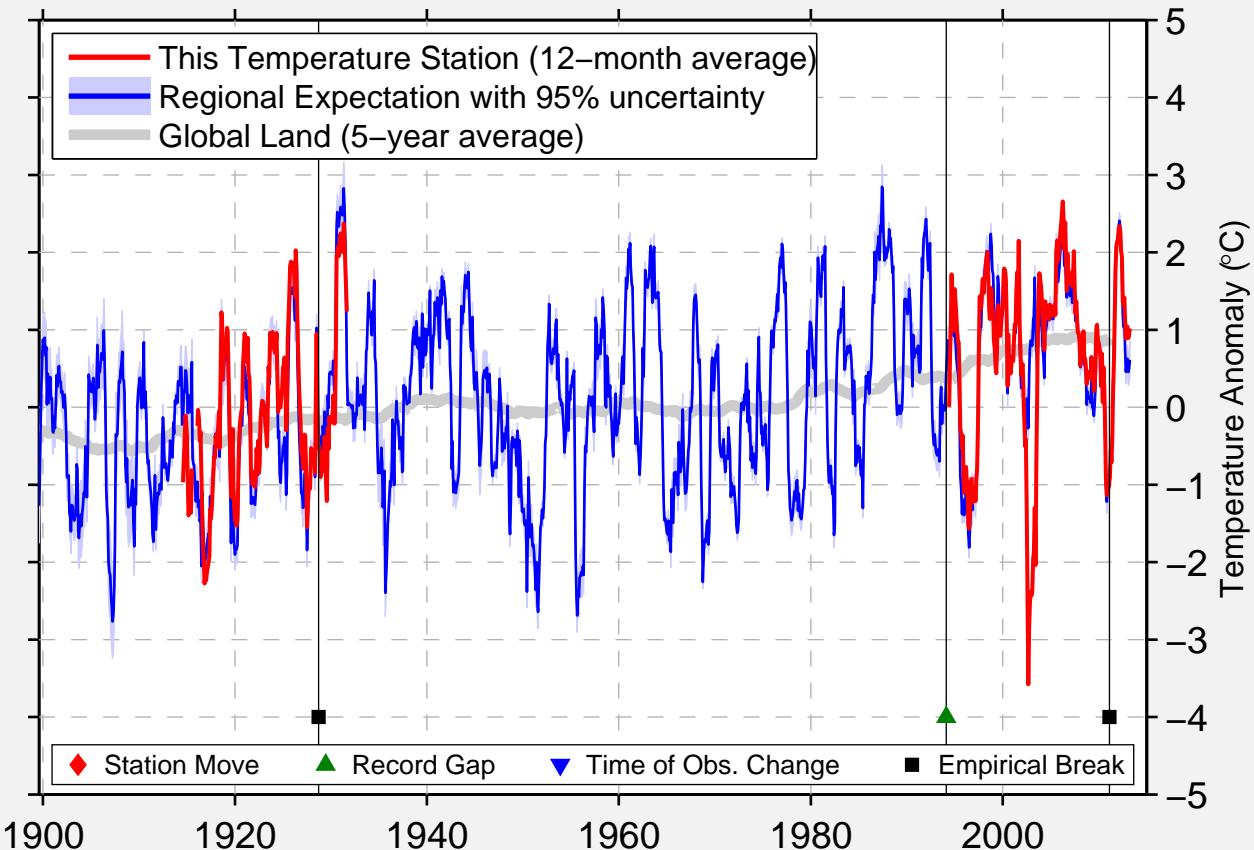

CLARESHOLM EXP FARM

50.017 N, 113.607 W (Canada)

1900

1920

1940

1960

1980

2000

5

4

3

2

1

0

-1

-2

-3

-4

-5

Temperature Anomaly (°C)

Station Move

Record Gap

Time of Obs. Change

Empirical Break