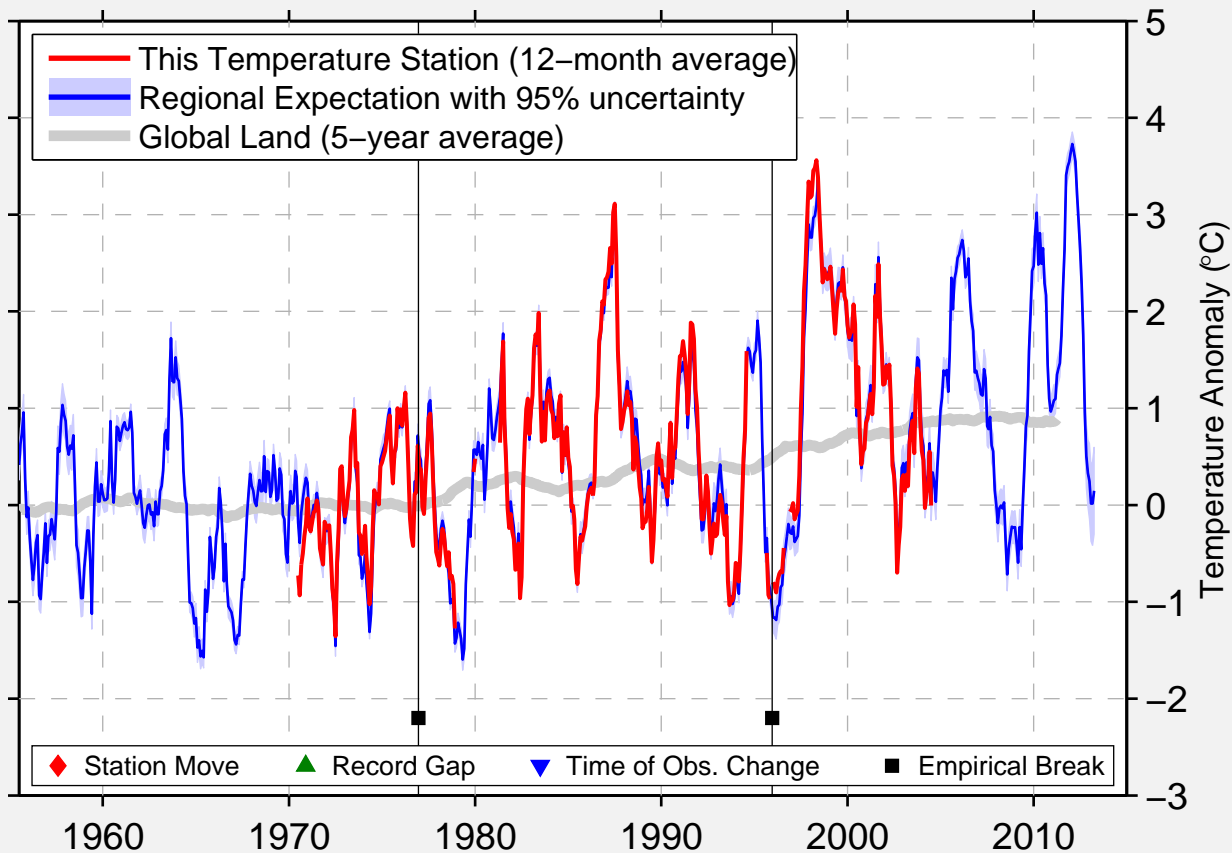

DRYDEN AIRPORT

49.833 N, 92.750 W (Canada)

Data Quality Controlled and Aligned at Breakpoints

Berkeley Earth