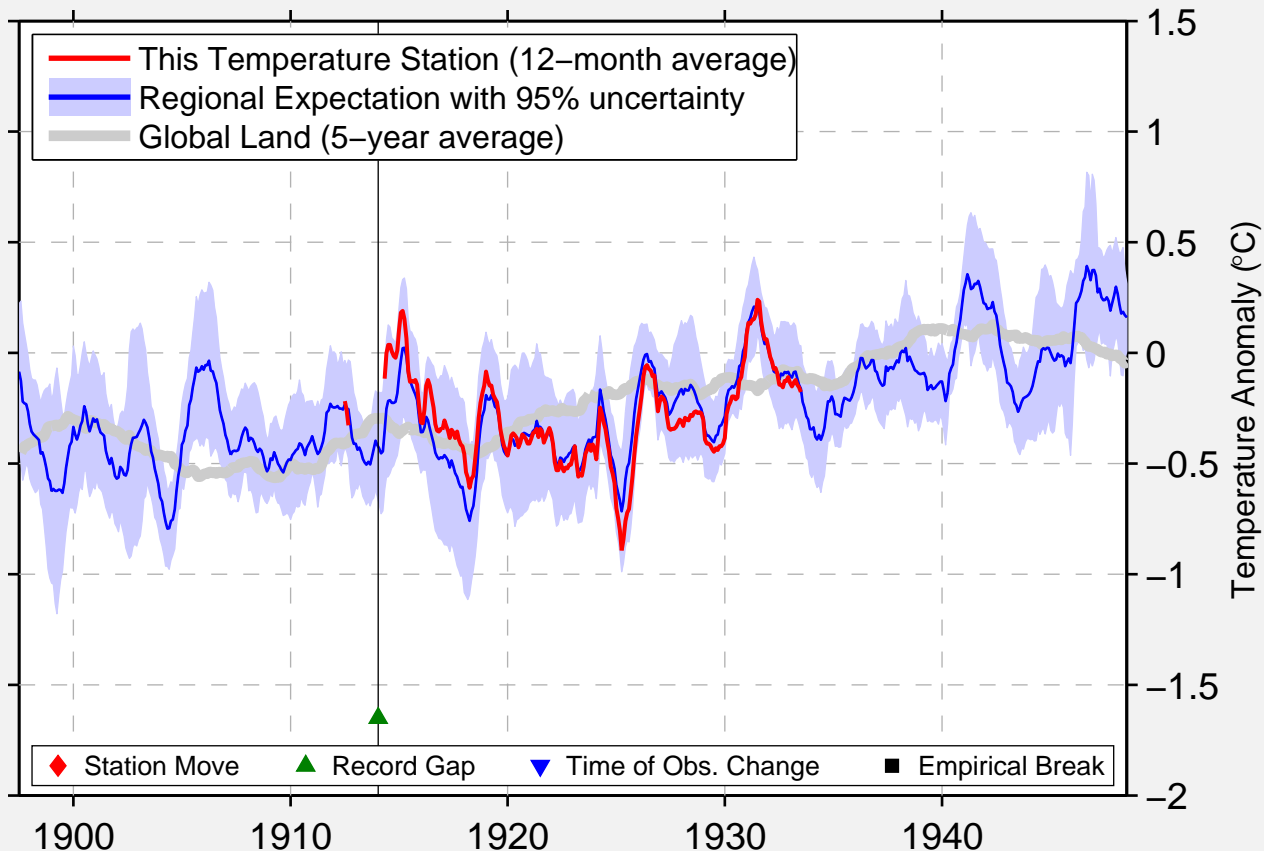

KARANGANJAR

7.570 S, 109.570 E (Indonesia)

Data Quality Controlled and Aligned at Breakpoints

Berkeley Earth