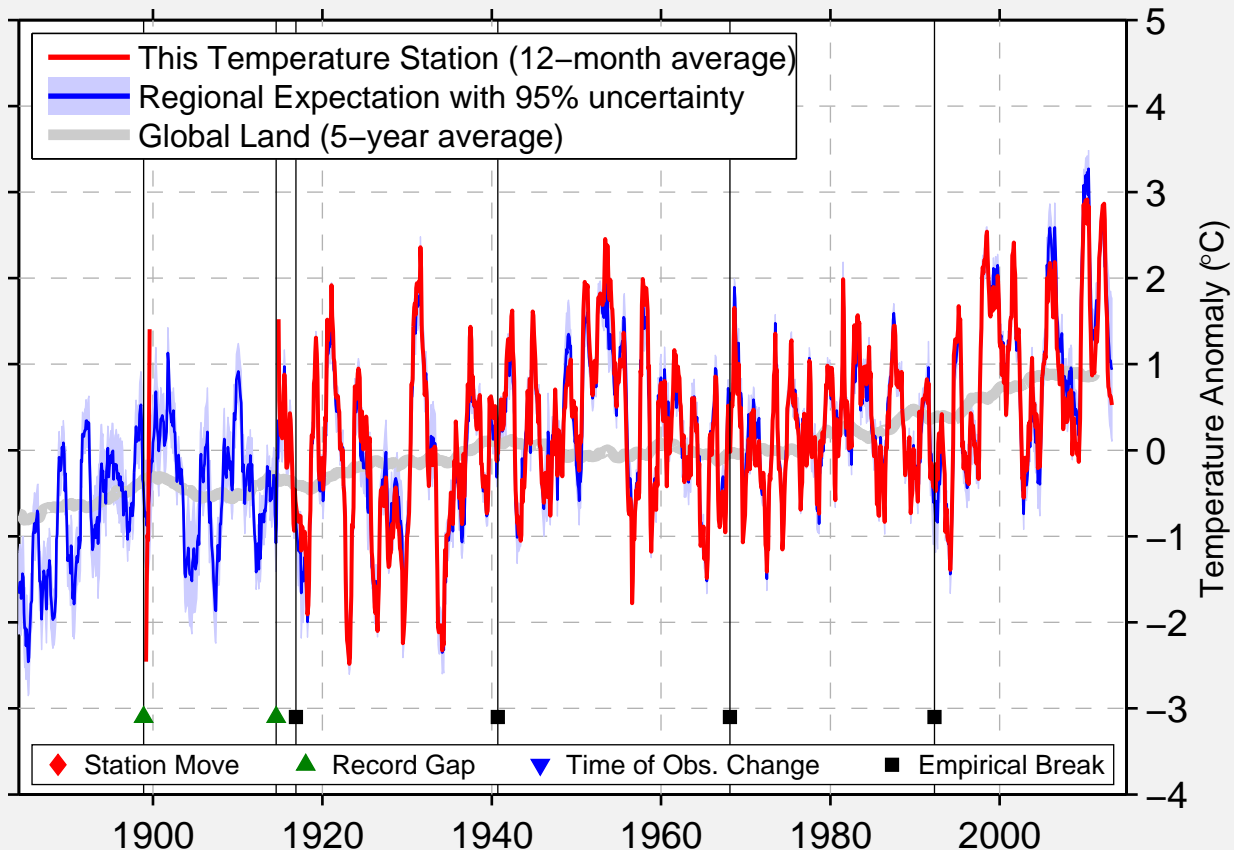

# CHIBOUGAMAU-CHAPAIS A, QUE

49.792 N, 74.475 W (Canada)

Data Quality Controlled and Aligned at Breakpoints

Berkeley Earth