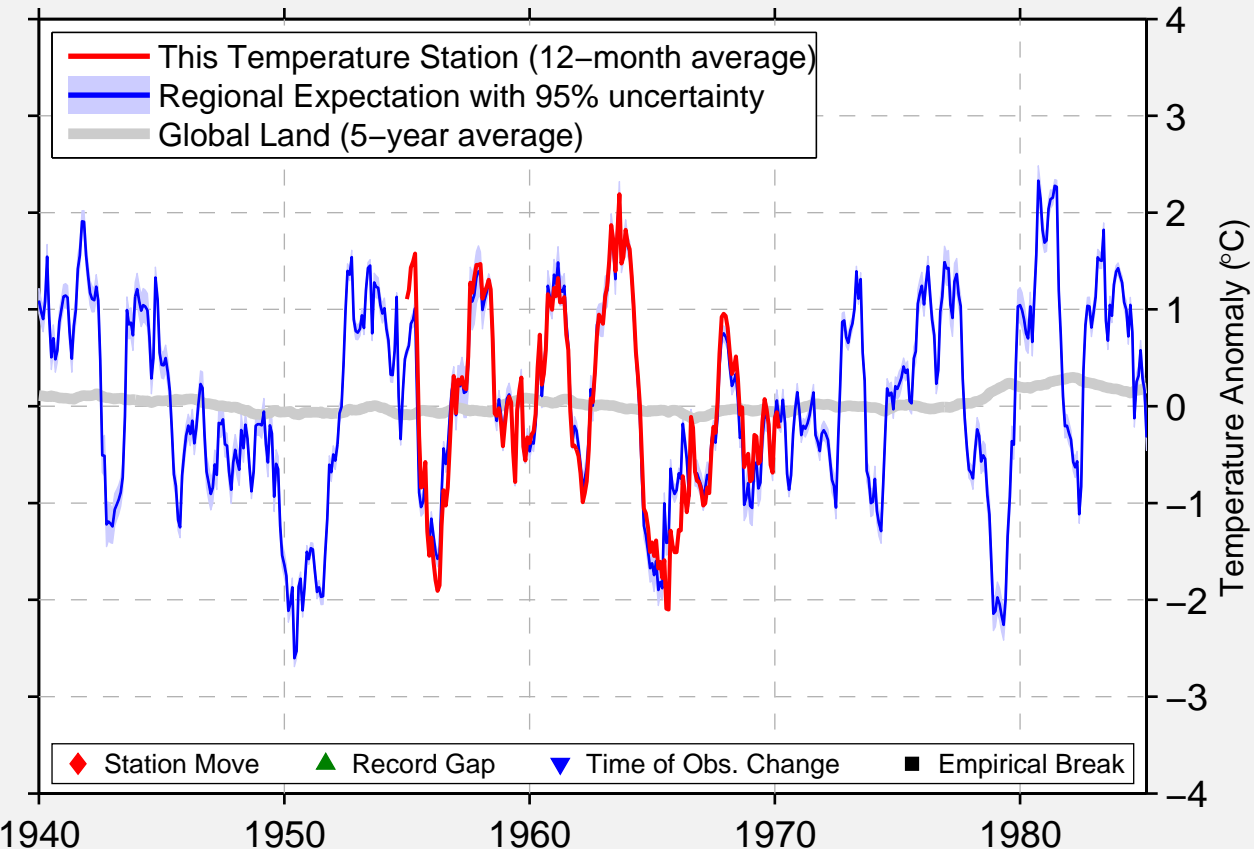

# SHILO, MAN

49.783 N, 99.638 W (Canada)

Data Quality Controlled and Aligned at Breakpoints

Berkeley Earth