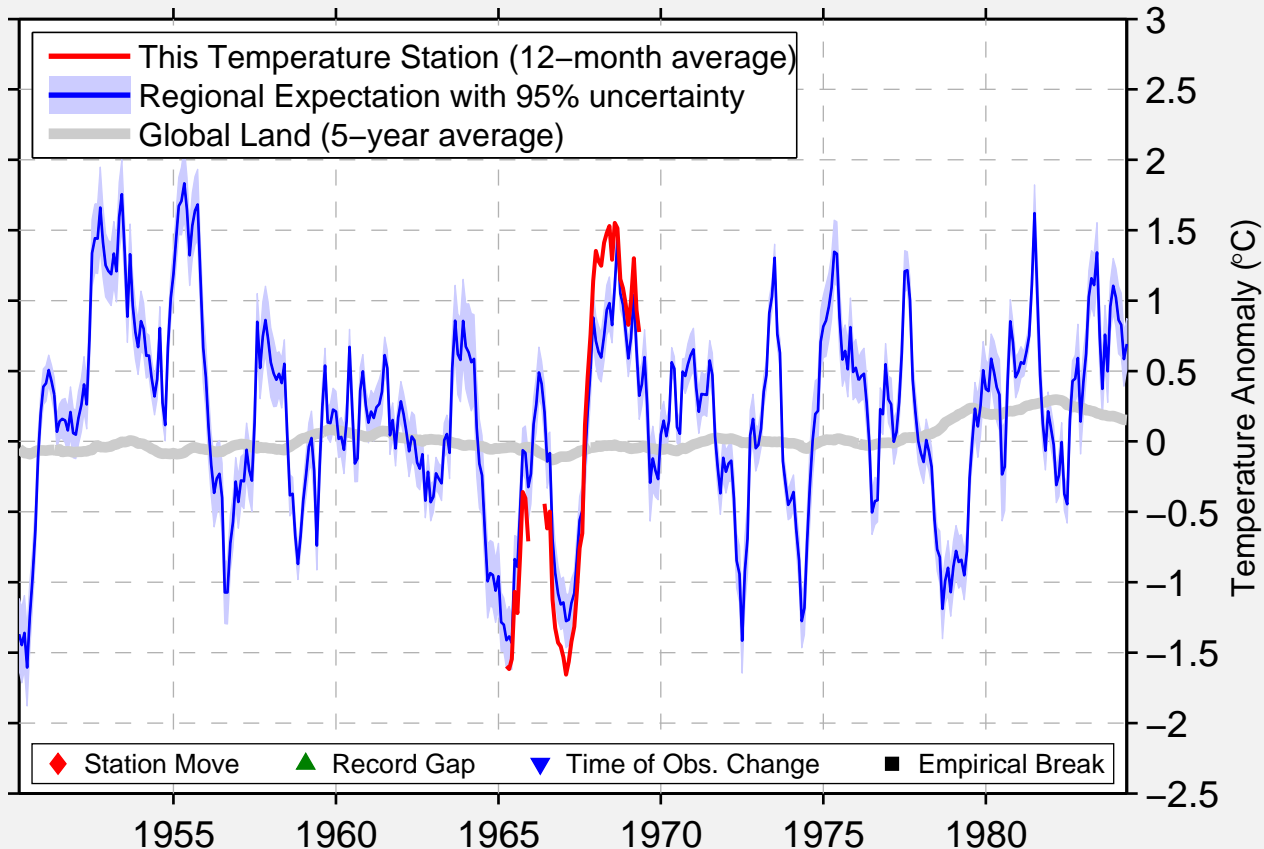

NAGAGAMI

49.770 N, 84.520 W (Canada)

Data Quality Controlled and Aligned at Breakpoints

Berkeley Earth