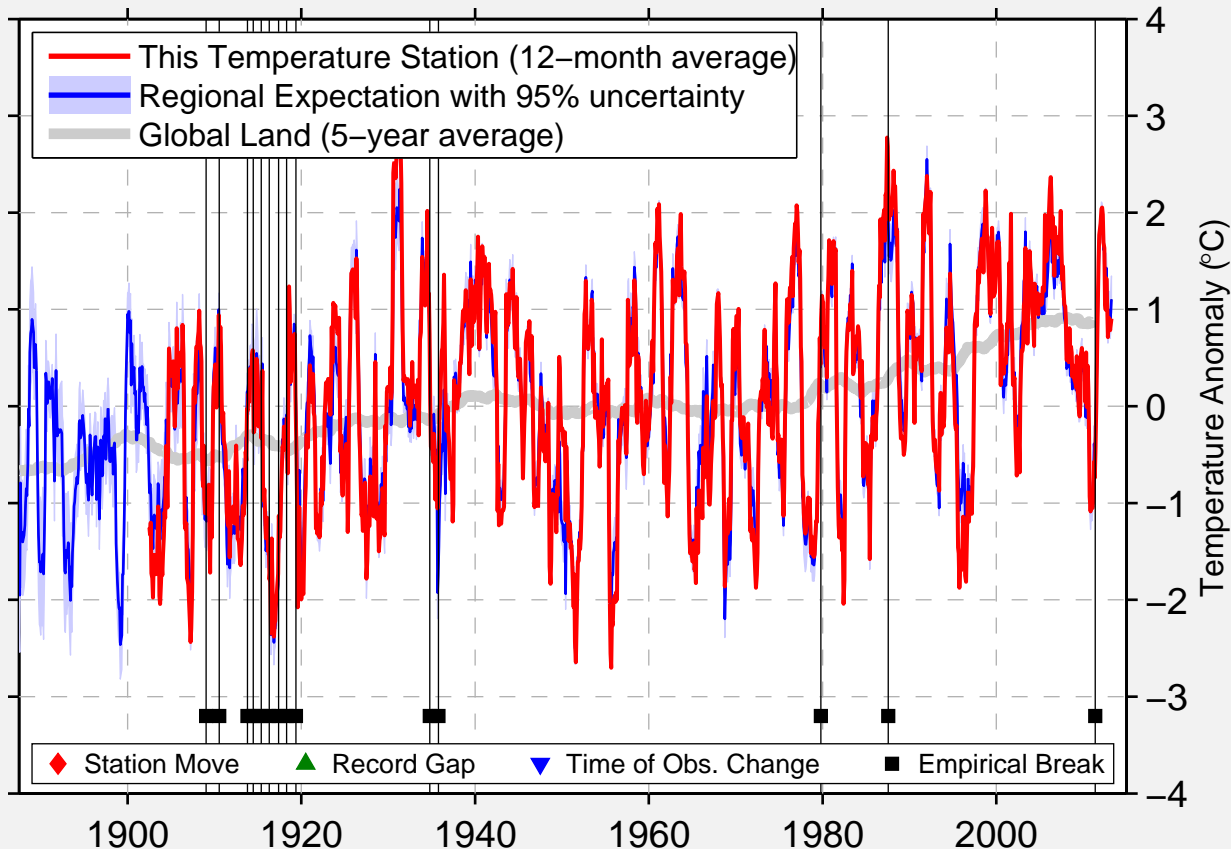

# LETHBRIDGE CDA, ALTA

49.700 N, 112.779 W (Canada)

Data Quality Controlled and Aligned at Breakpoints

Berkeley Earth