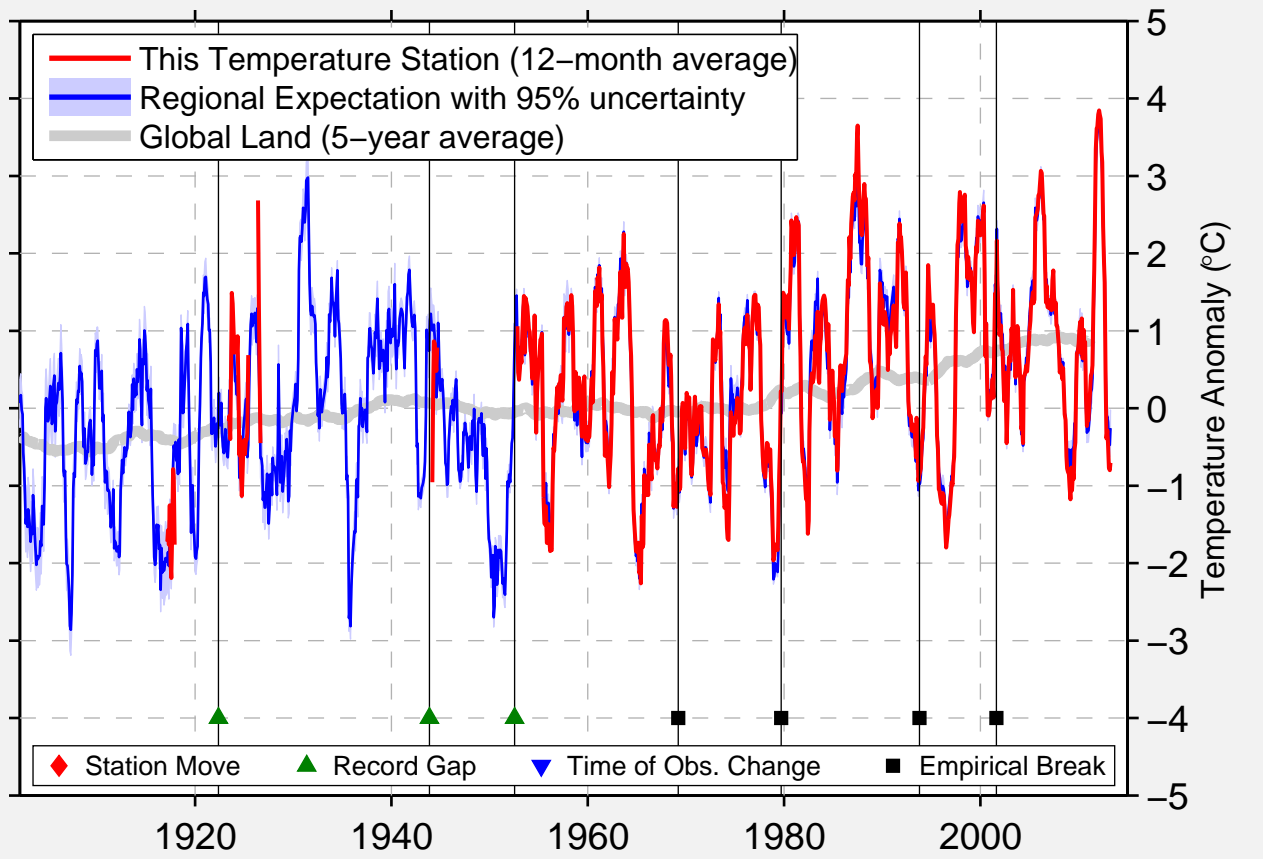

WEYBURN, SASK

49.678 N, 103.813 W (Canada)

Data Quality Controlled and Aligned at Breakpoints

Berkeley Earth