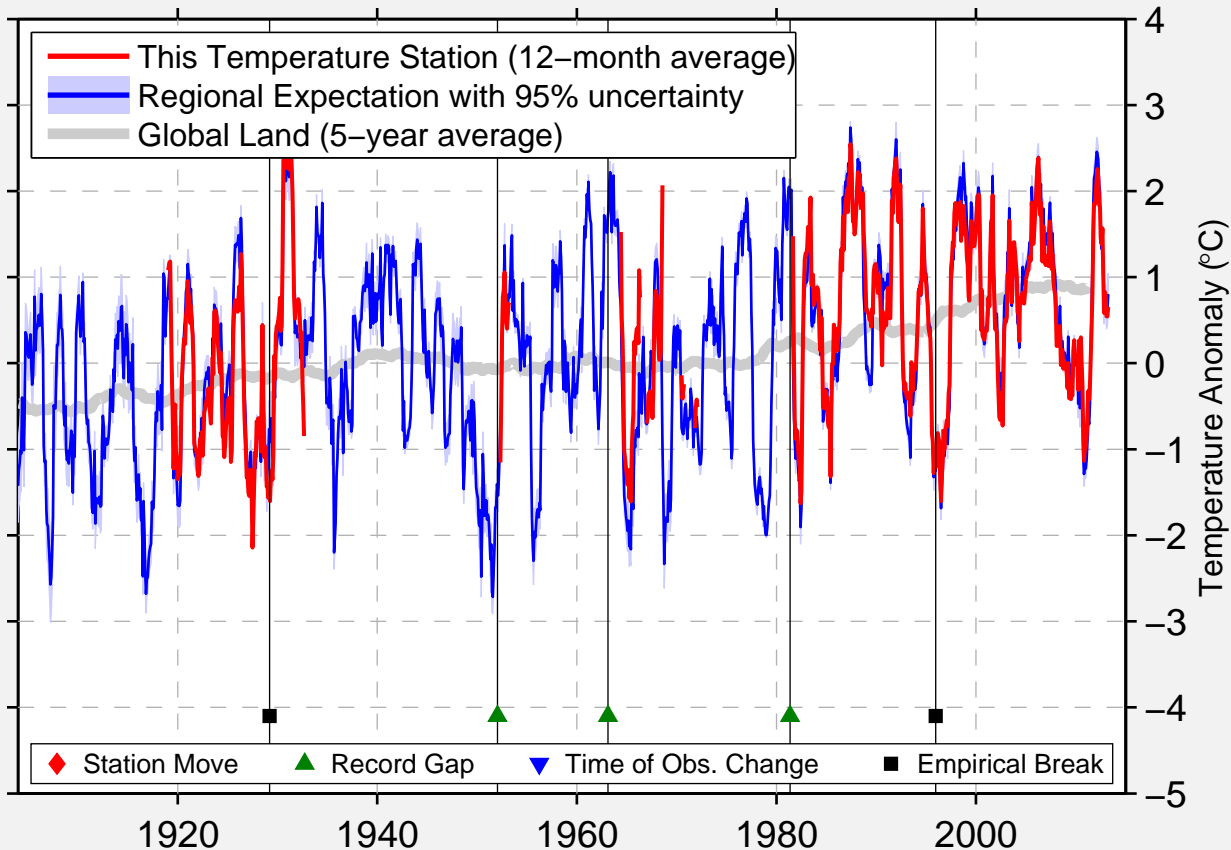

# CYPRESS HILLS PARK, SASK

49.658 N, 109.491 W (Canada)

Data Quality Controlled and Aligned at Breakpoints

Berkeley Earth