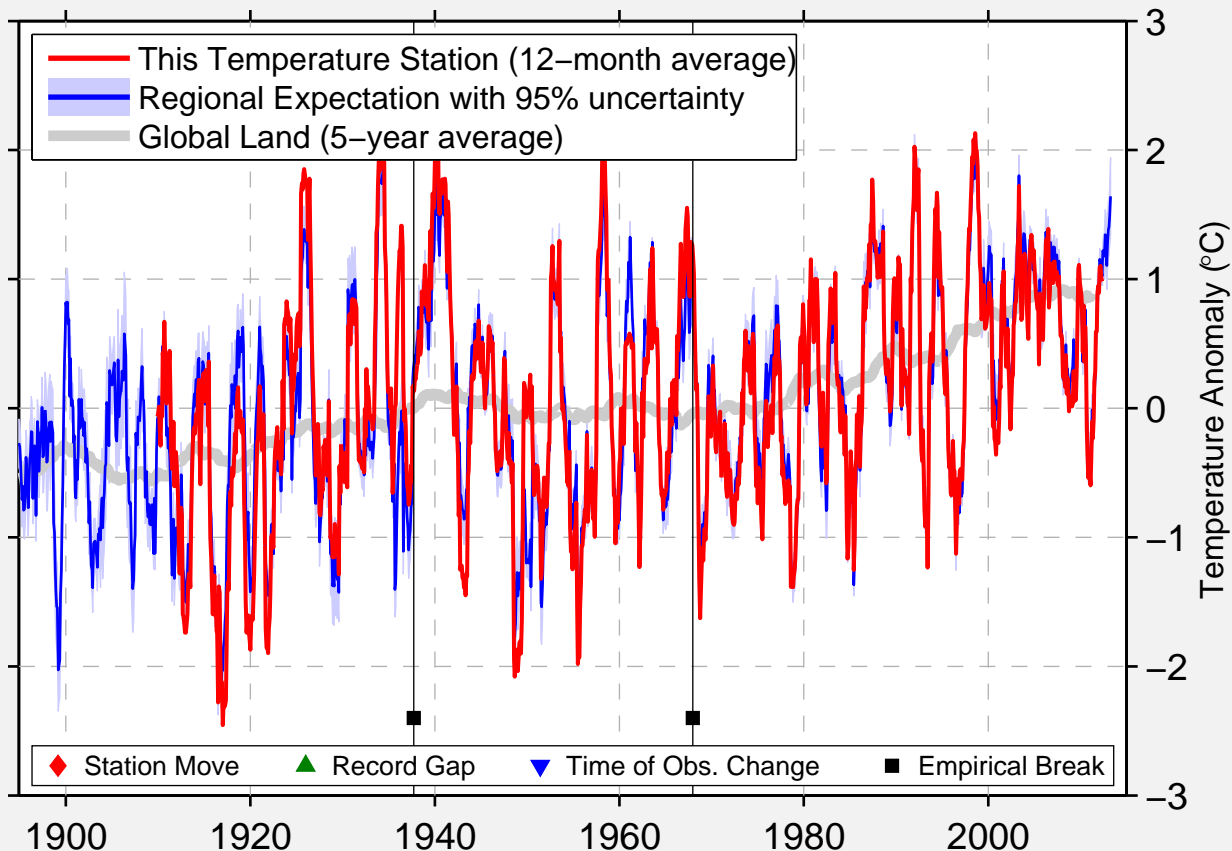

CRANBROOK AIRPORT

49.575 N, 115.777 W (Canada)

Data Quality Controlled and Aligned at Breakpoints

Berkeley Earth