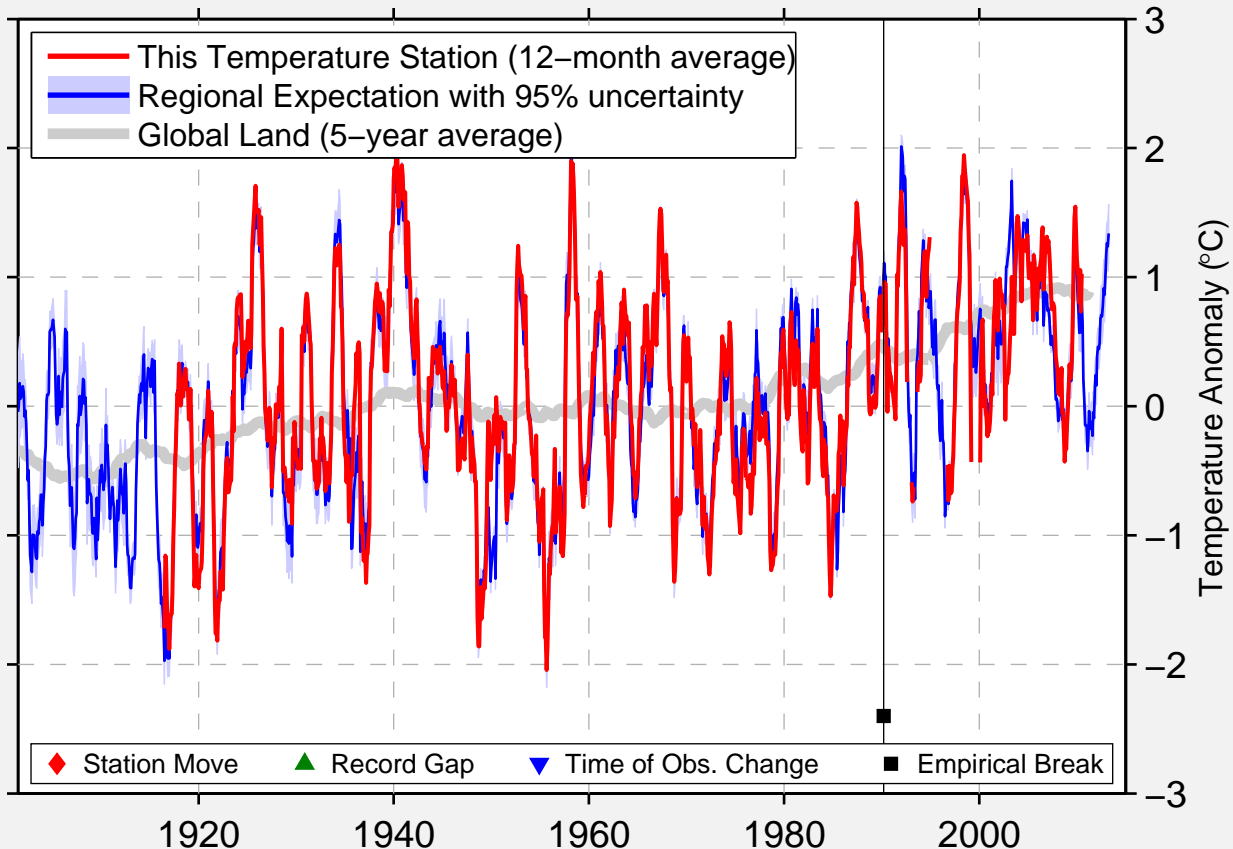

# SUMMERLAND CDA, BC

49.565 N, 119.644 W (Canada)

Data Quality Controlled and Aligned at Breakpoints

Berkeley Earth