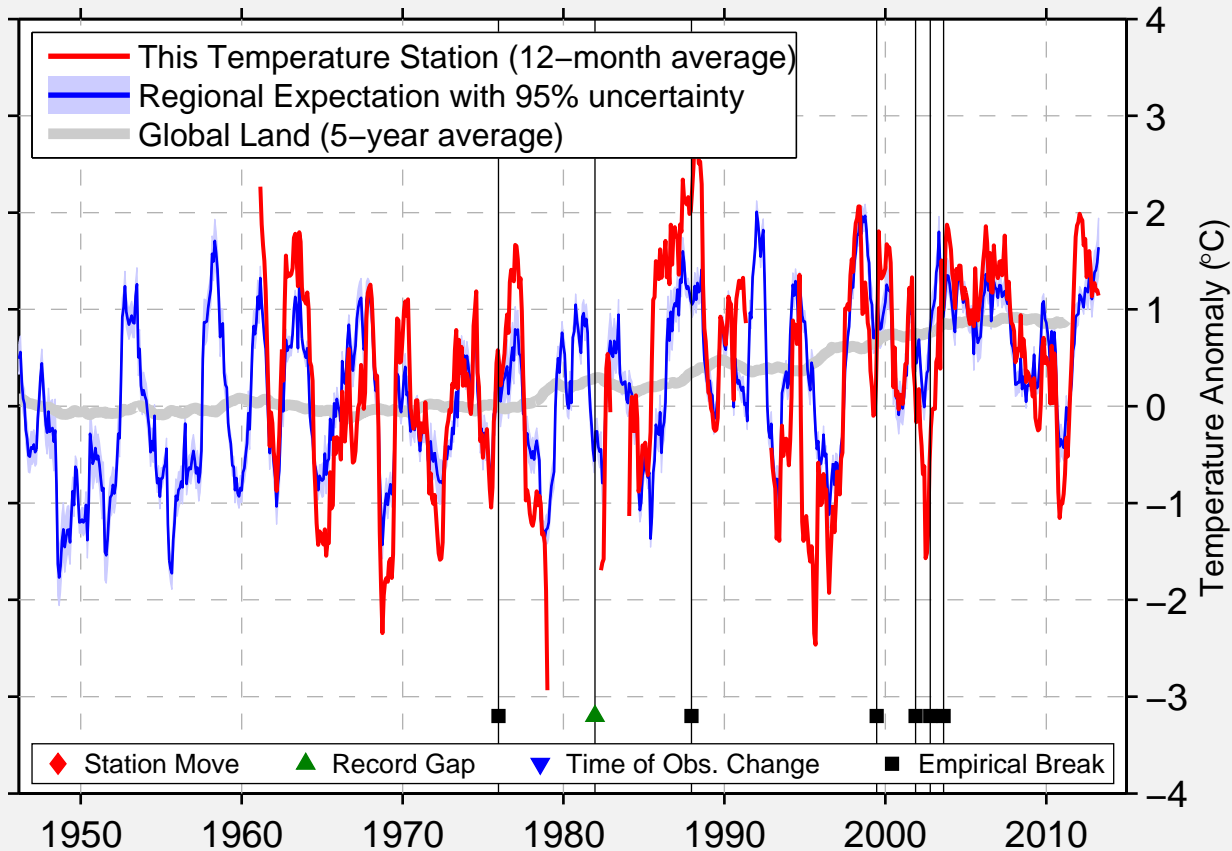

PINCHER CREEK (AUT)

49.510 N, 113.973 W (Canada)

Data Quality Controlled and Aligned at Breakpoints

Berkeley Earth