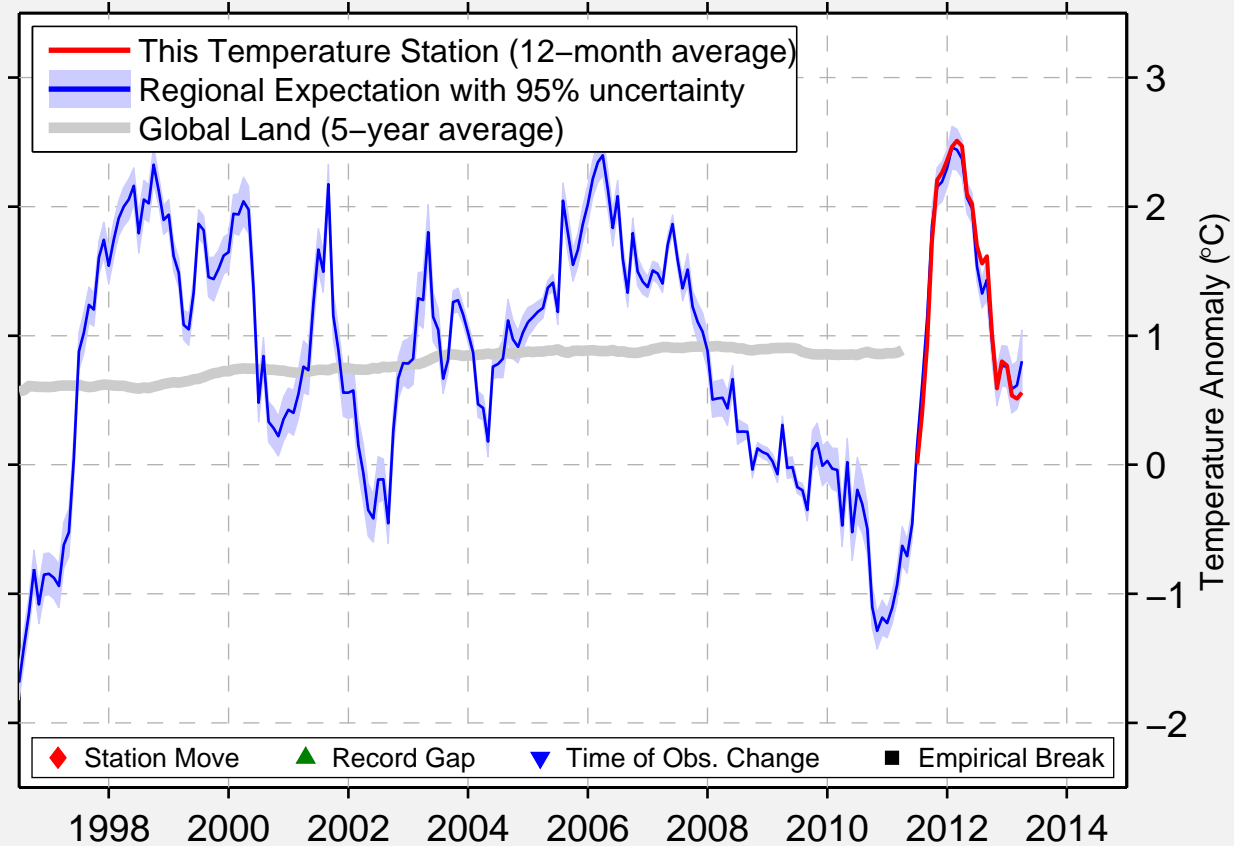

EASTEND CYPRESS AUT

49.433 N, 108.983 W (Canada)

Data Quality Controlled and Aligned at Breakpoints

Berkeley Earth