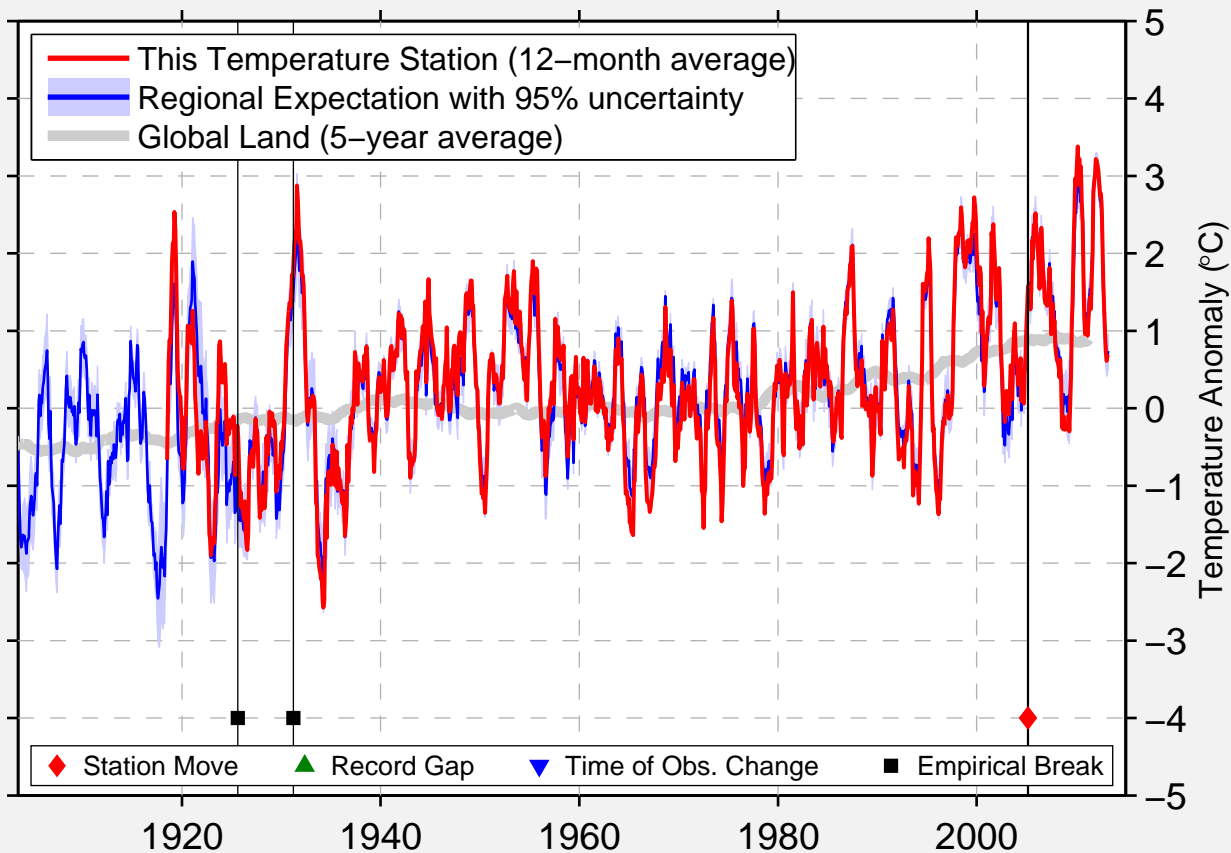

KAPUSKASING CDA ON ONT

49.406 N, 82.446 W (Canada)

Data Quality Controlled and Aligned at Breakpoints

Berkeley Earth