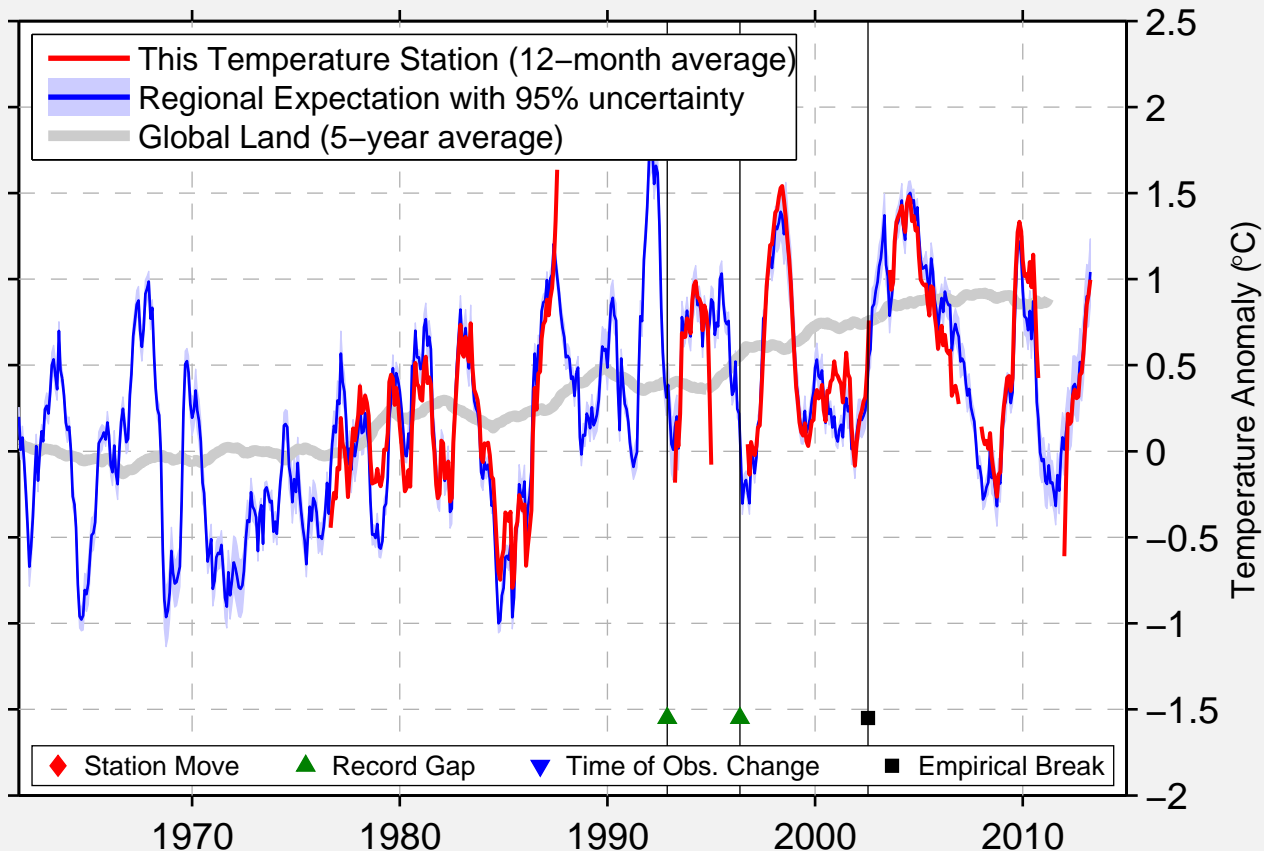

VANCOUVER HARBOUR CS, BC

49.298 N, 123.119 W (Canada)

Data Quality Controlled and Aligned at Breakpoints

Berkeley Earth