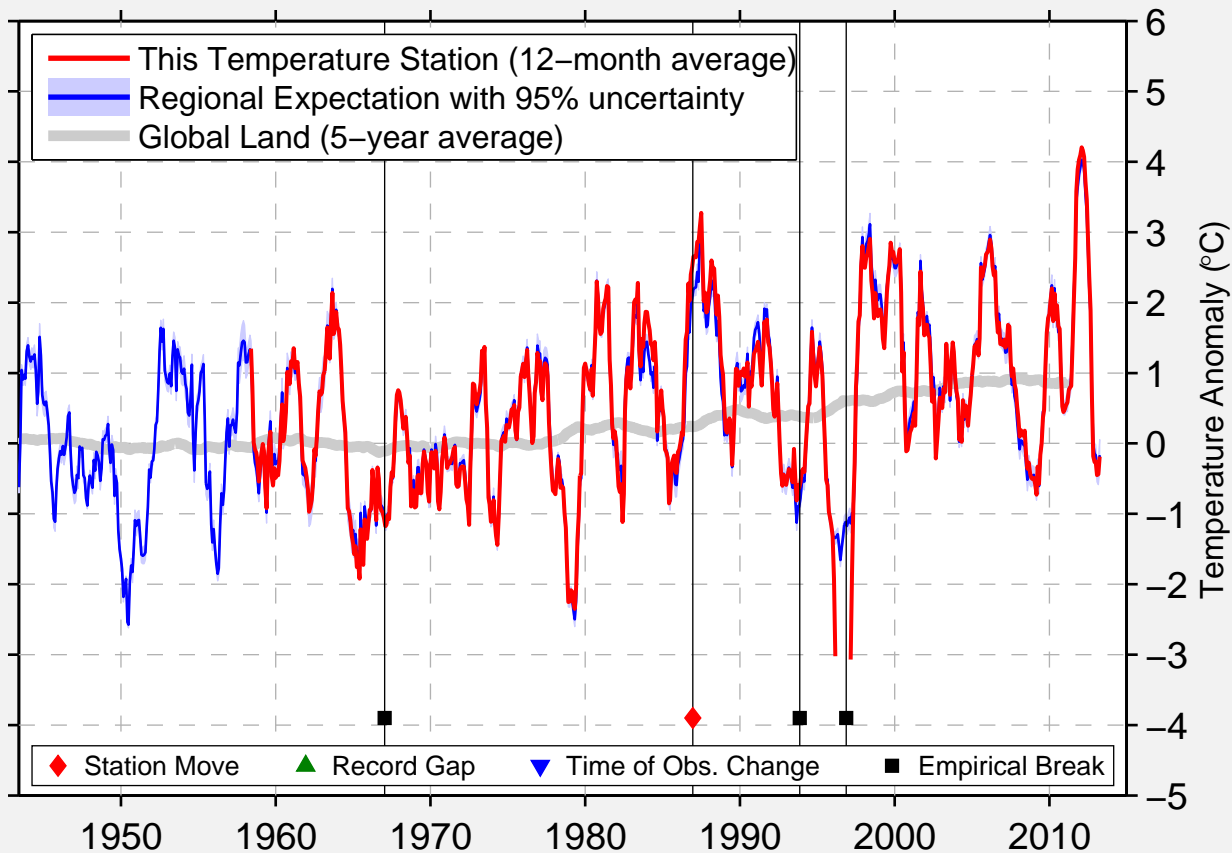

# PILOT MOUND (AUT), MAN

49.195 N, 98.900 W (Canada)

Data Quality Controlled and Aligned at Breakpoints

Berkeley Earth