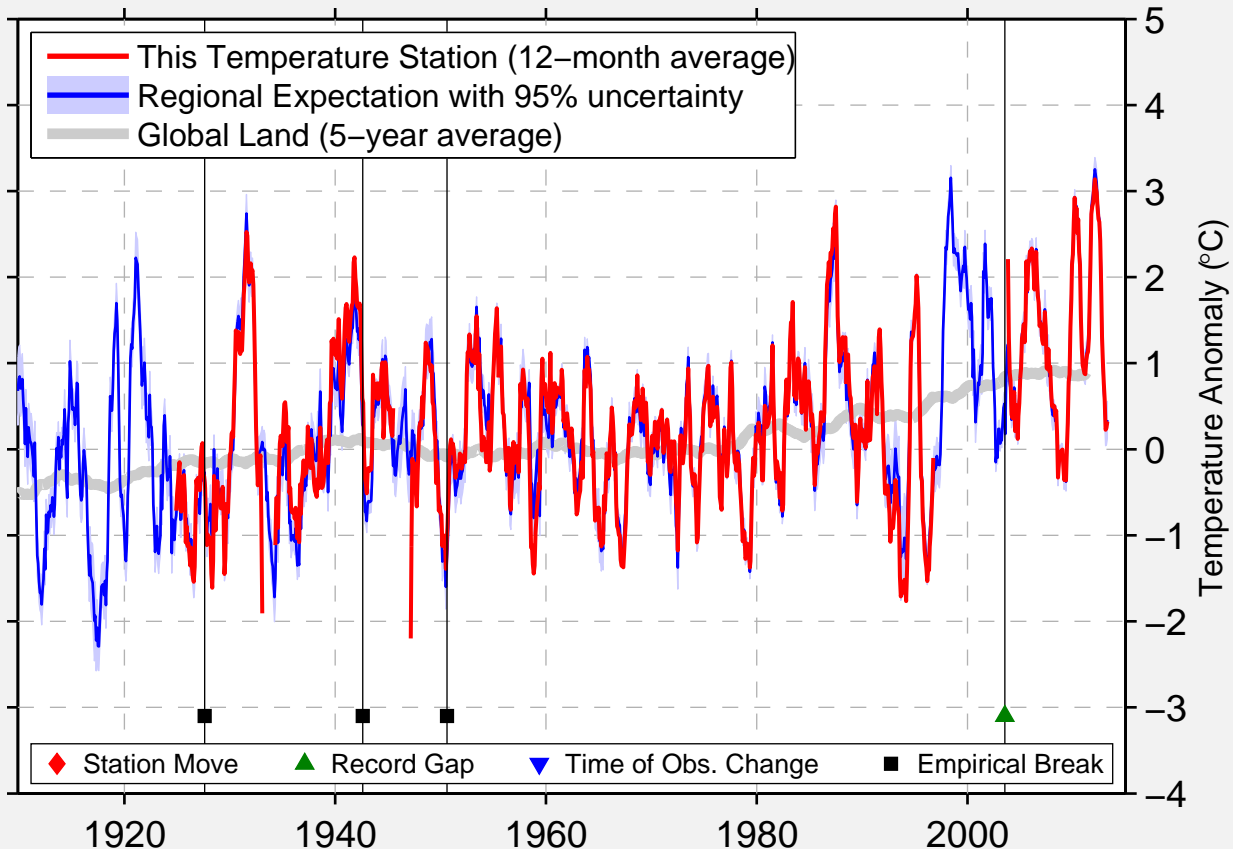

CAMERON FALLS (AUT), ONT

49.150 N, 88.344 W (Canada)

Data Quality Controlled and Aligned at Breakpoints

Berkeley Earth