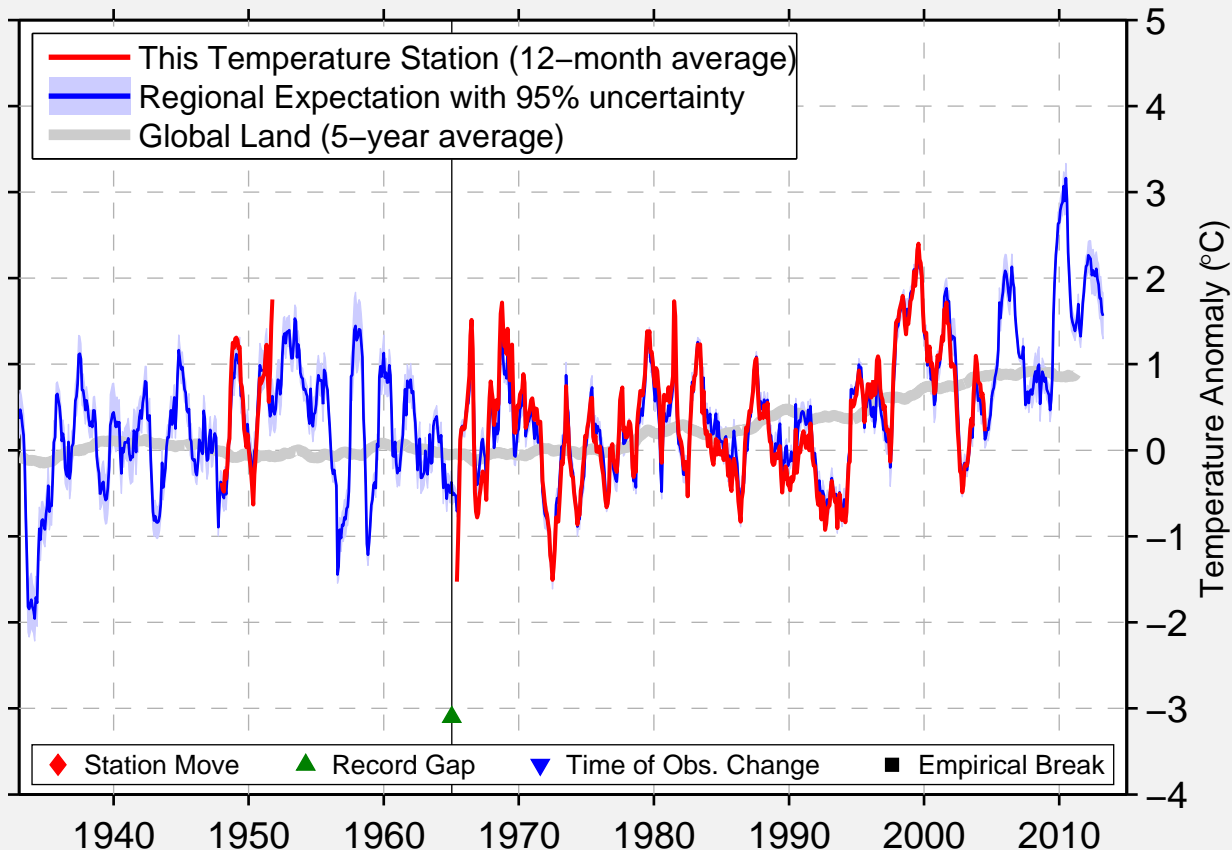

BAIE COMEAU AIRPORT

49.133 N, 68.200 W (Canada)

Data Quality Controlled and Aligned at Breakpoints

Berkeley Earth