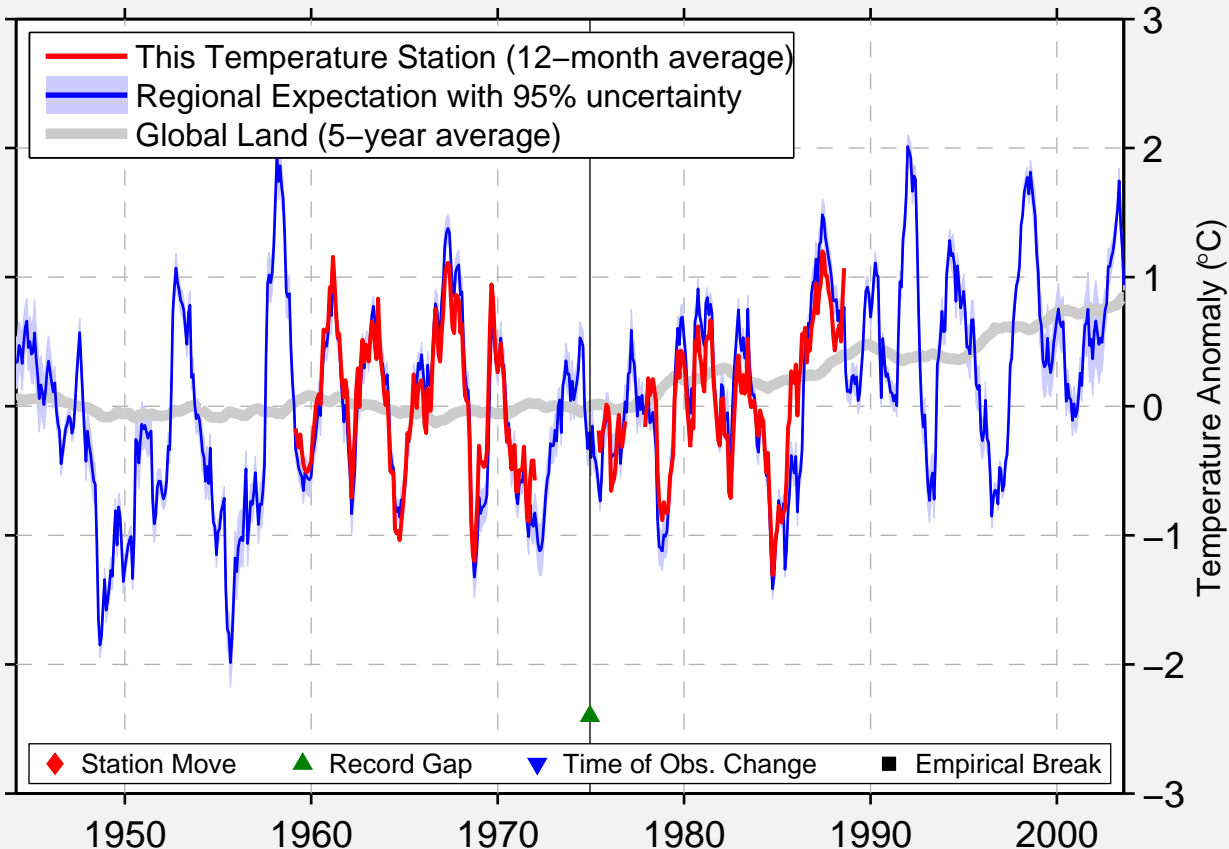

ALLISON PASS DOH

49.125 N, 120.850 W (Canada)

Data Quality Controlled and Aligned at Breakpoints

Berkeley Earth