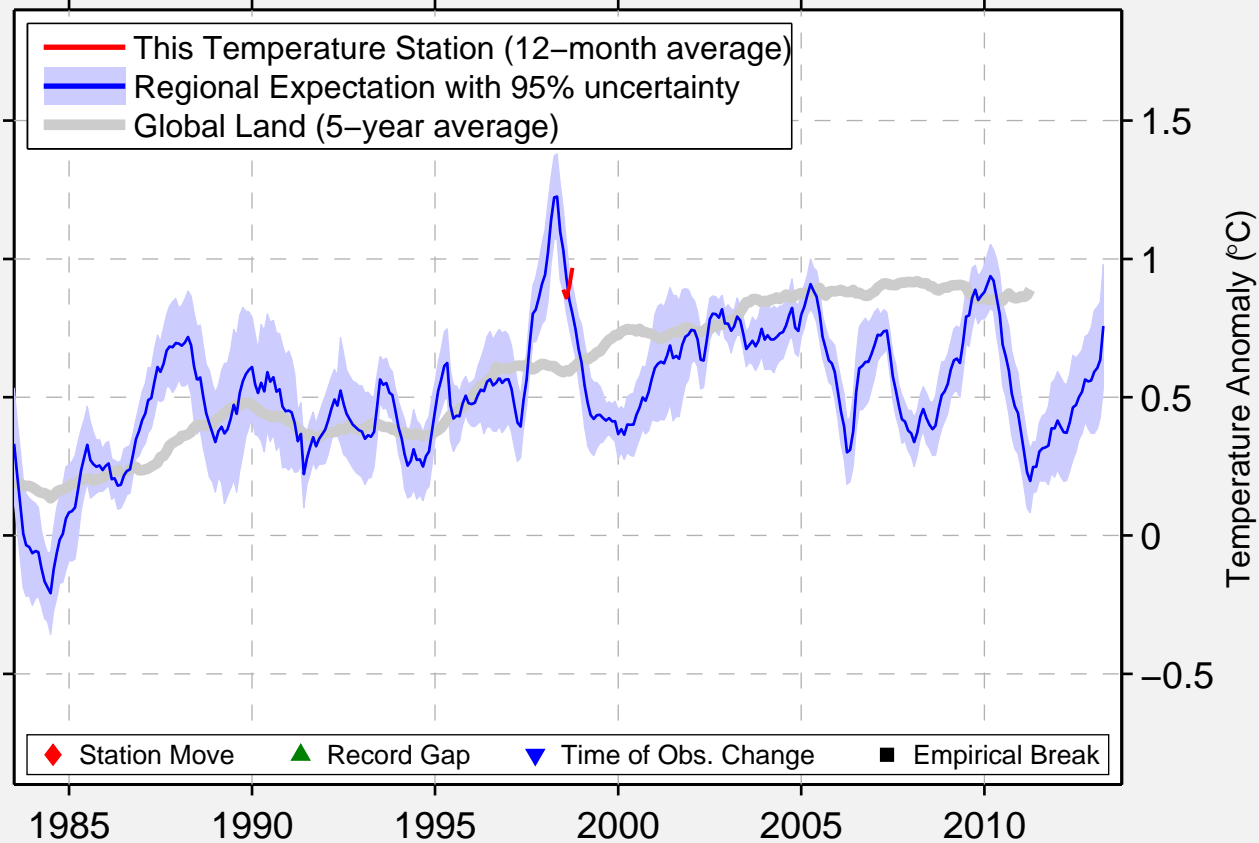

# PG.ASEMBAGUS

7.650 S, 114.200 E (Indonesia)

Data Quality Controlled and Aligned at Breakpoints

Berkeley Earth