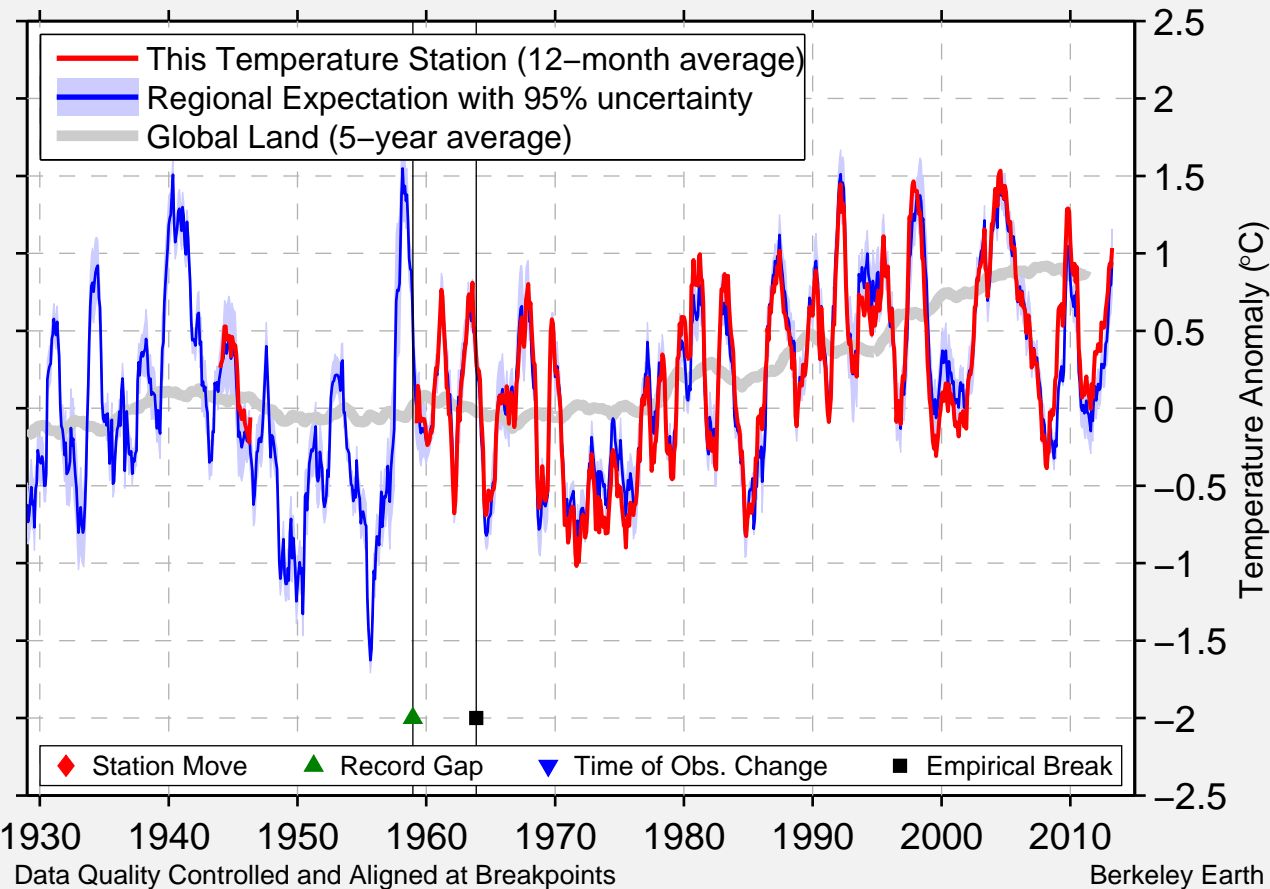

# TOFINO AIRPORT

49.083 N, 125.767 W (Canada)

Data Quality Controlled and Aligned at Breakpoints

Berkeley Earth