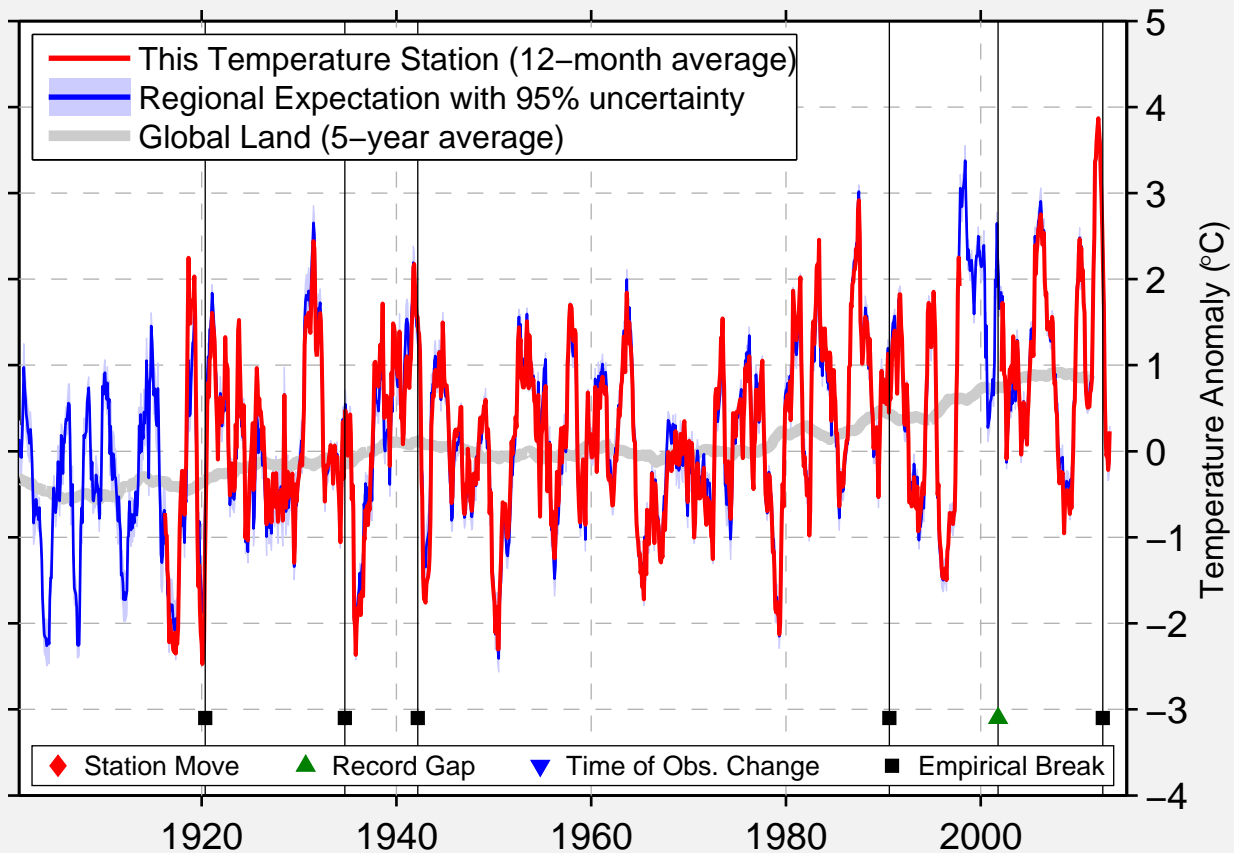

SPRAGUE (AUTO8)

49.026 N, 95.617 W (Canada)

Data Quality Controlled and Aligned at Breakpoints

Berkeley Earth