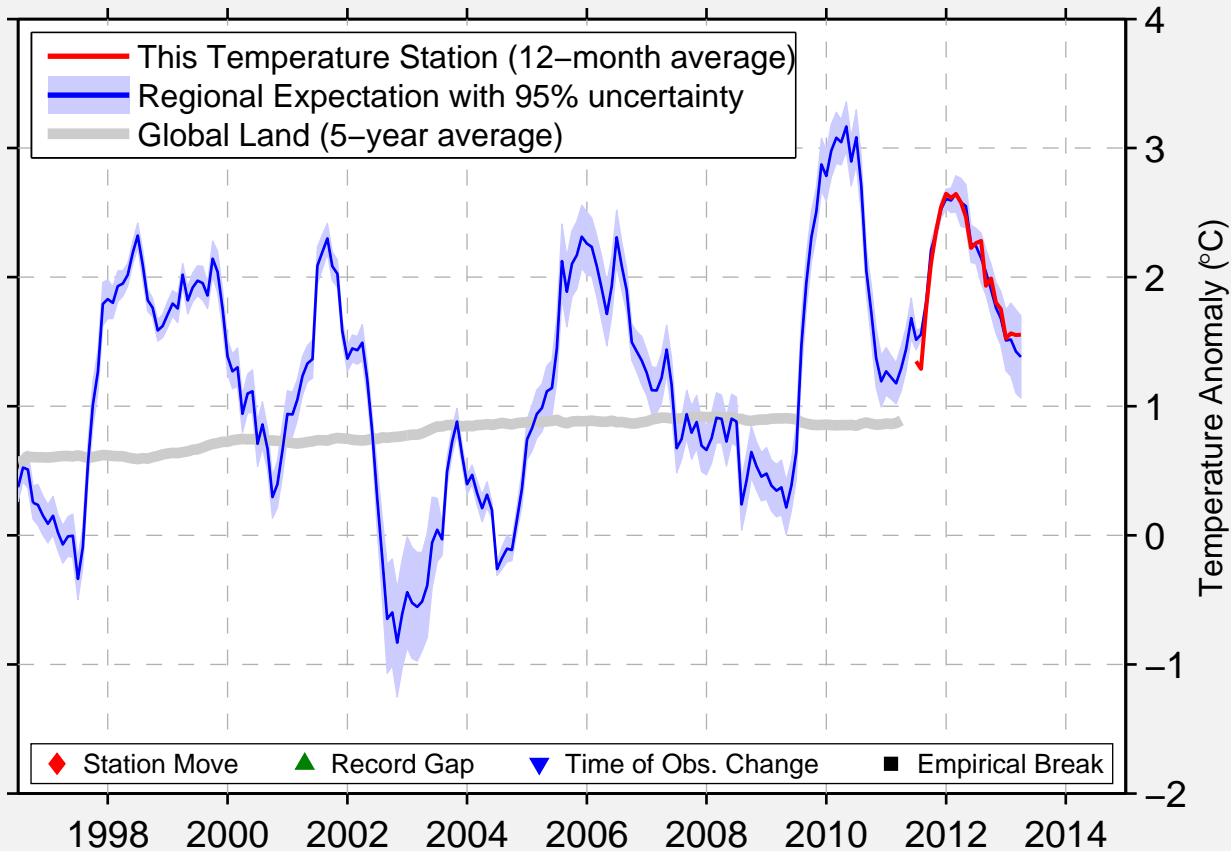

NORMANDIN

48.850 N, 72.533 W (Canada)

Data Quality Controlled and Aligned at Breakpoints

Berkeley Earth