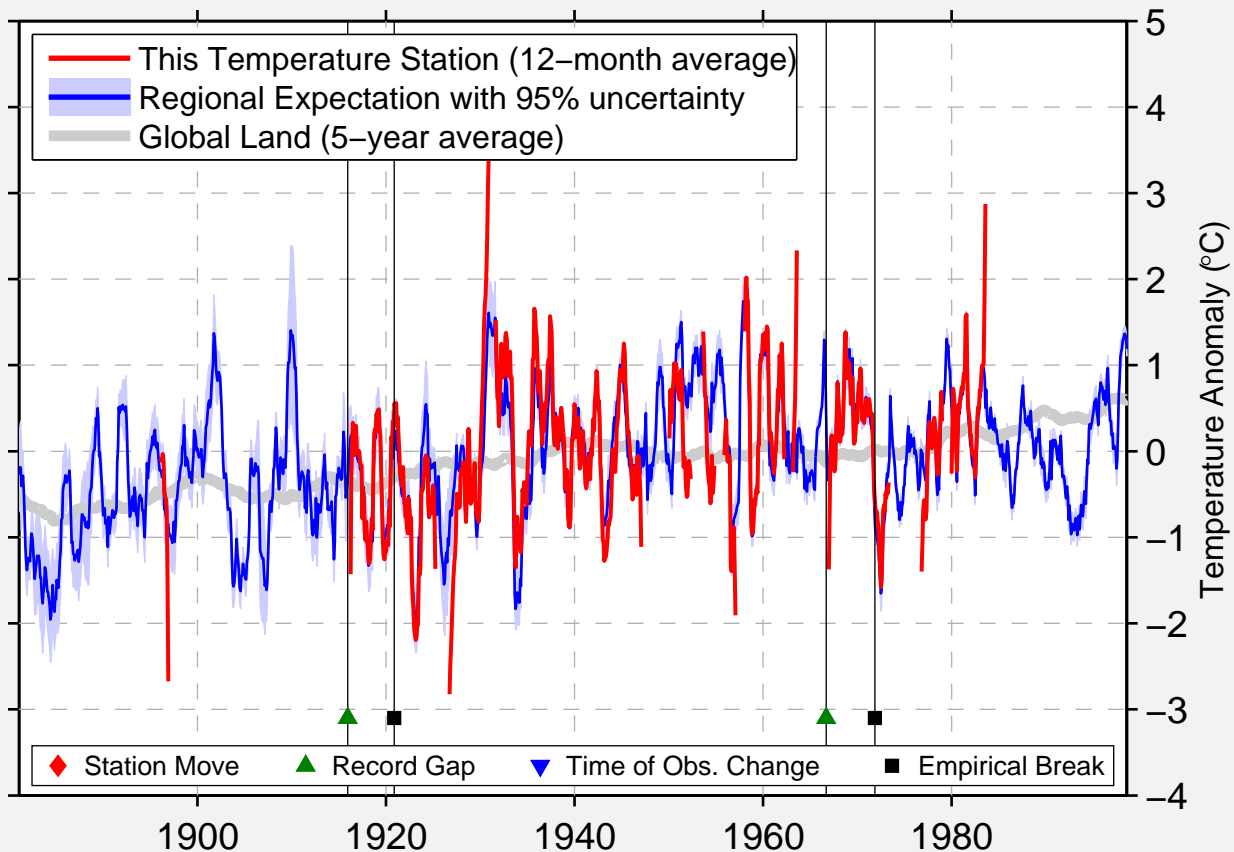

GASPE, QU

48.830 N, 64.480 W (Canada)

Data Quality Controlled and Aligned at Breakpoints

Berkeley Earth