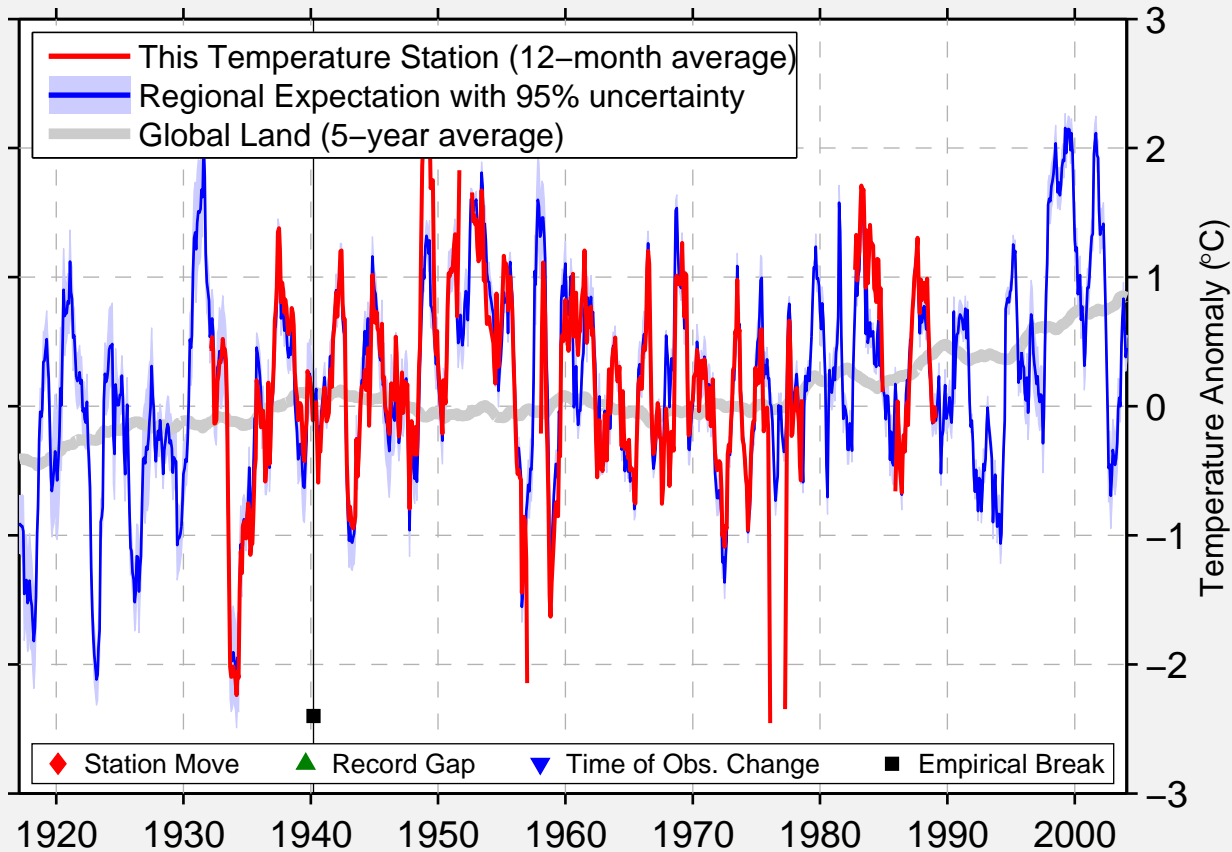

ARVIDA

48.433 N, 71.178 W (Canada)

Data Quality Controlled and Aligned at Breakpoints

Berkeley Earth