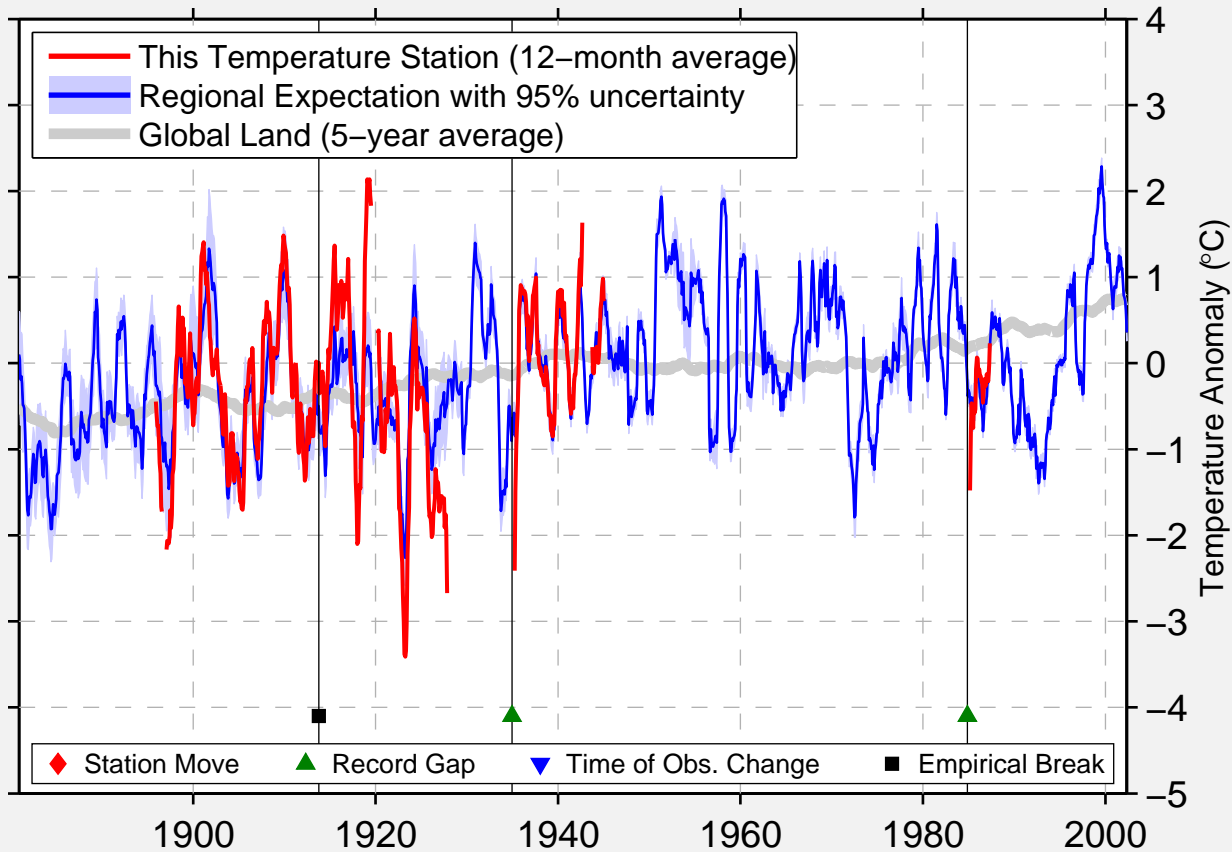

ST GEORGES,NF

48.427 N, 58.485 W (Canada)

Data Quality Controlled and Aligned at Breakpoints

Berkeley Earth