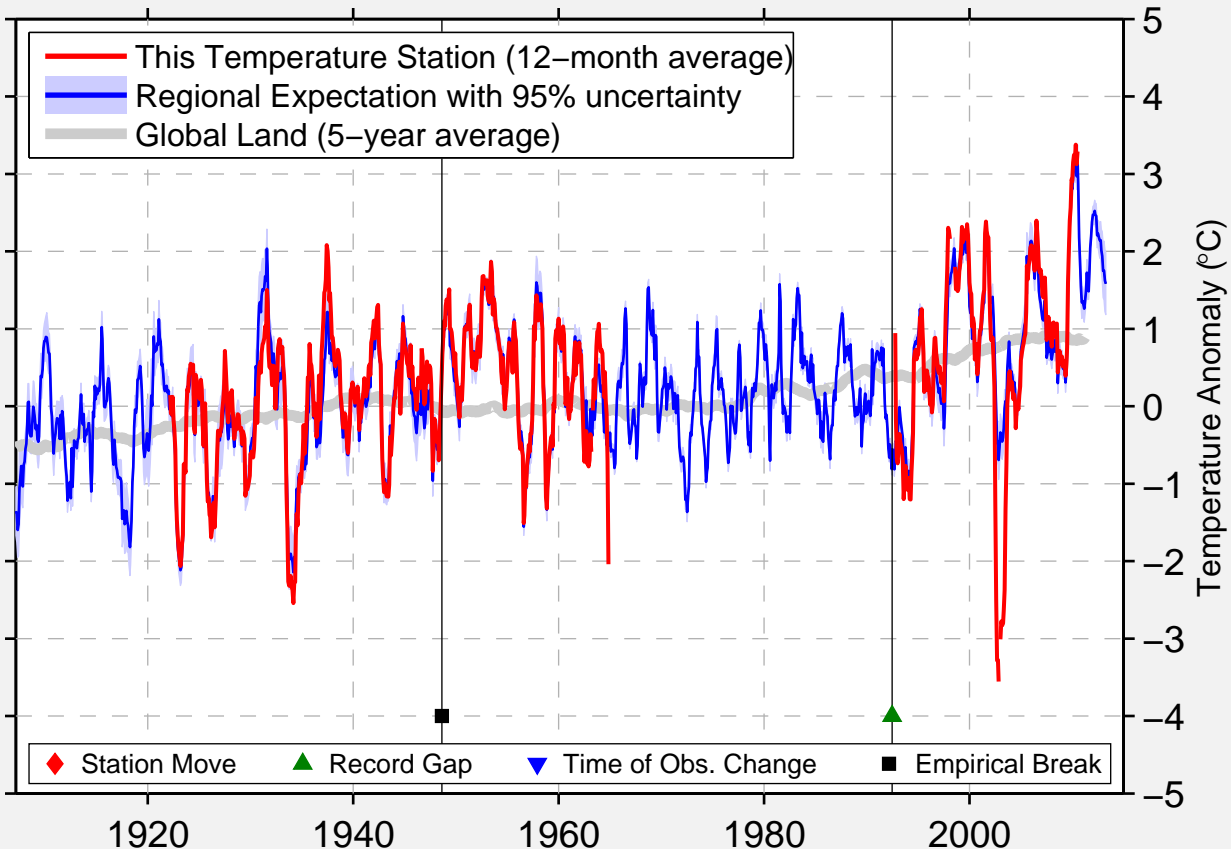

JONQUIERE, QUE

48.419 N, 71.183 W (Canada)

Data Quality Controlled and Aligned at Breakpoints

Berkeley Earth