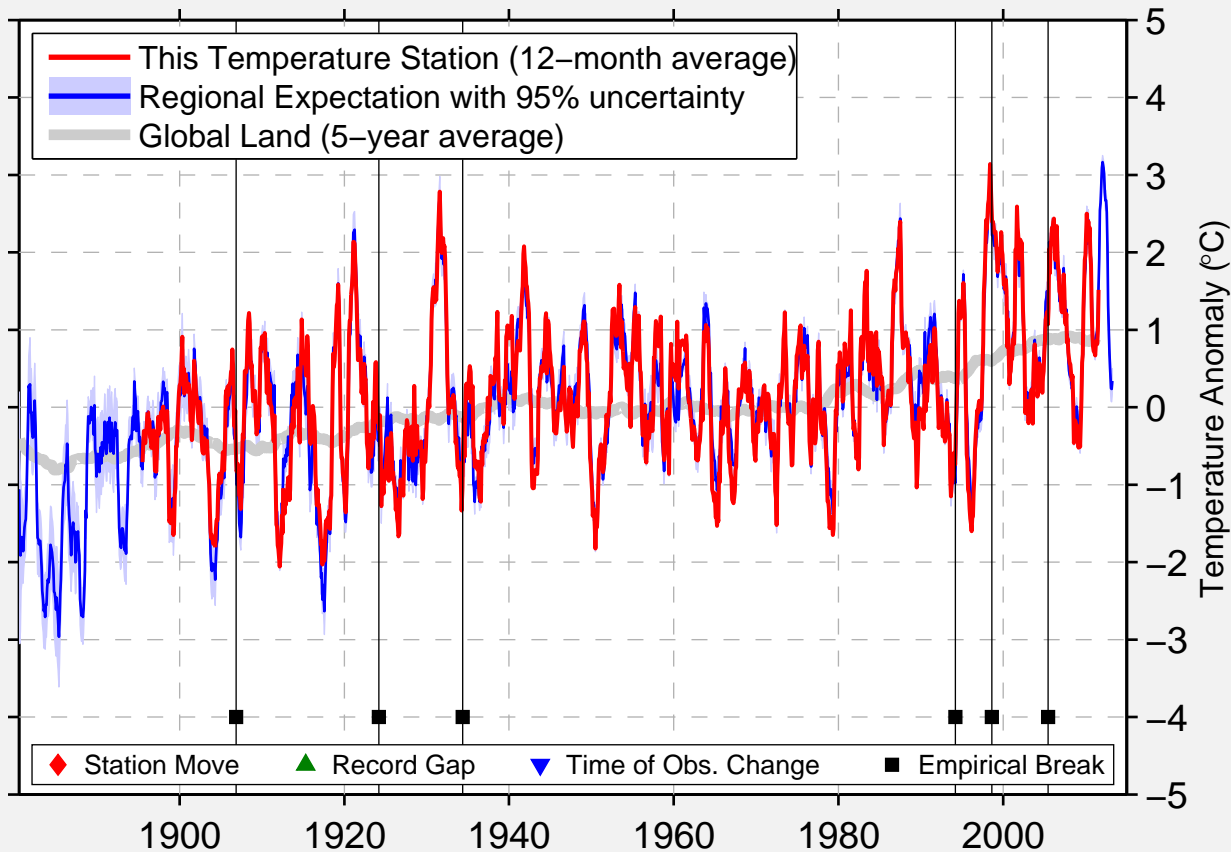

# THUNDER BAY AWOS, ONT

48.367 N, 89.325 W (Canada)

Data Quality Controlled and Aligned at Breakpoints

Berkeley Earth