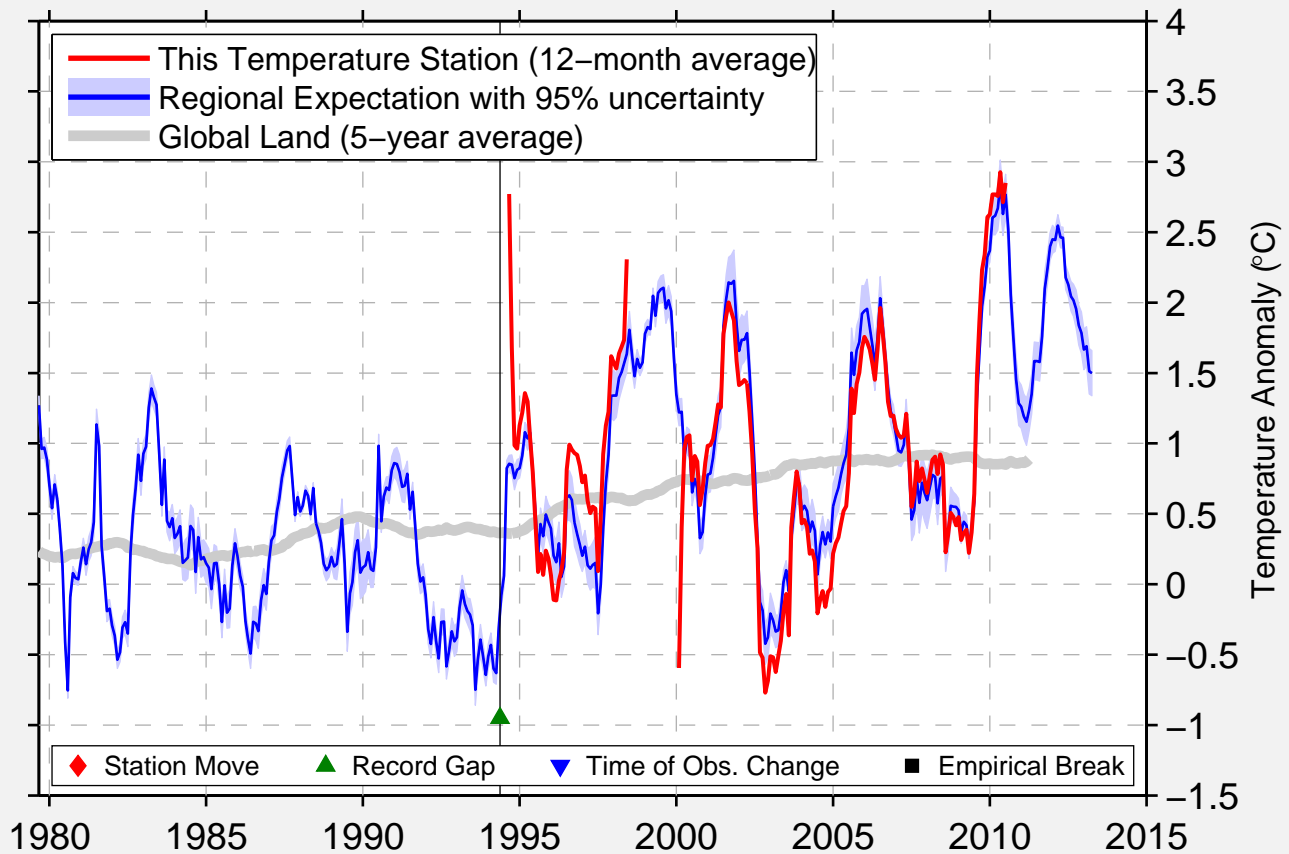

POINTE CLAVEAU, QUE

48.264 N, 70.116 W (Canada)

Data Quality Controlled and Aligned at Breakpoints

Berkeley Earth